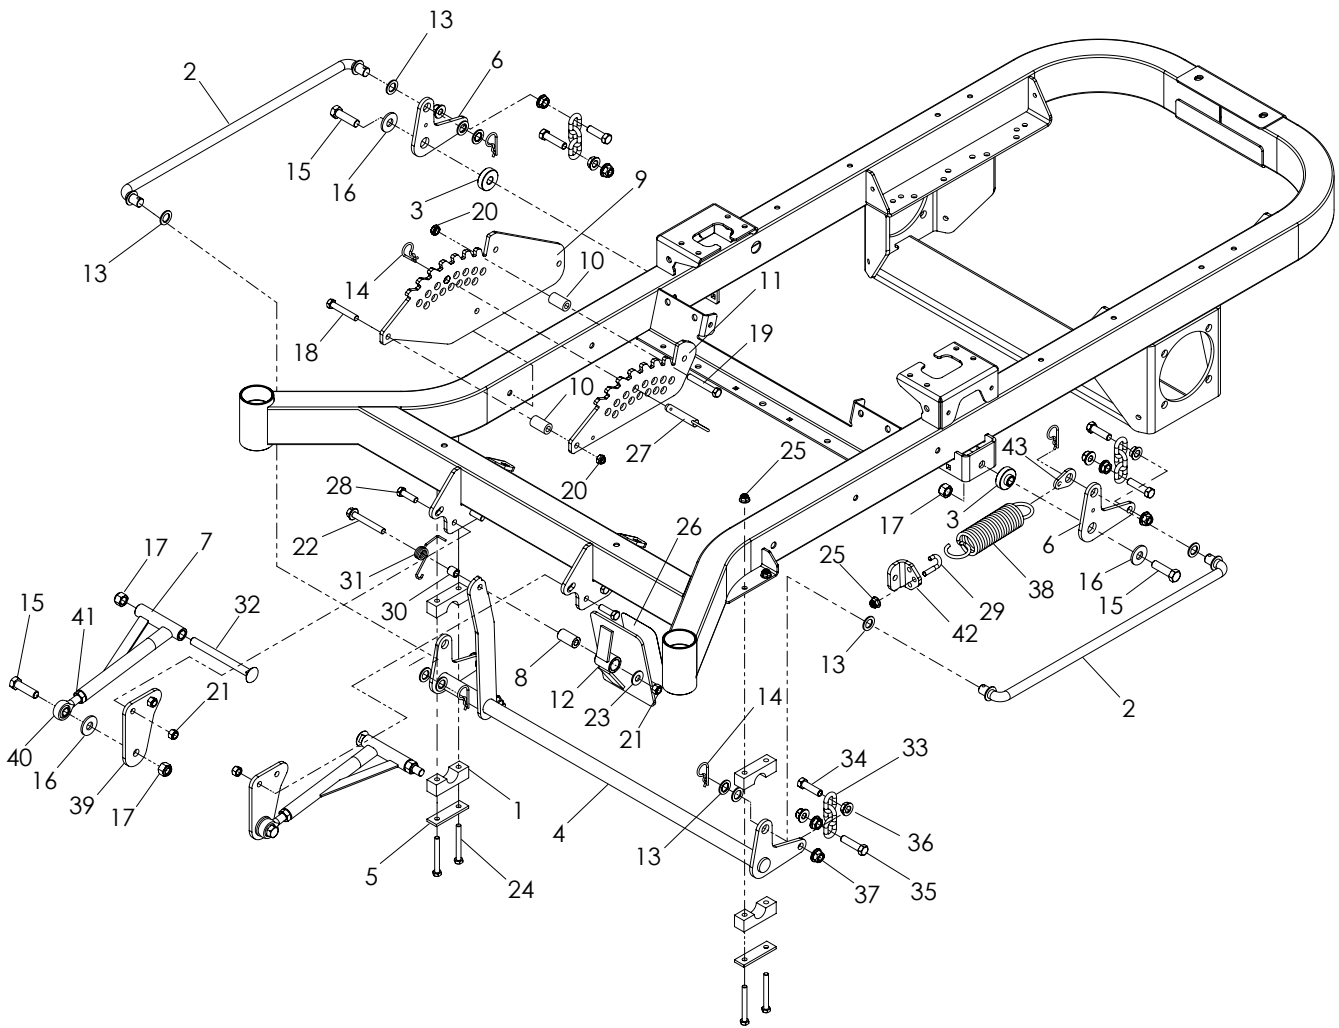

MOWER LIFT / DECK LIFT