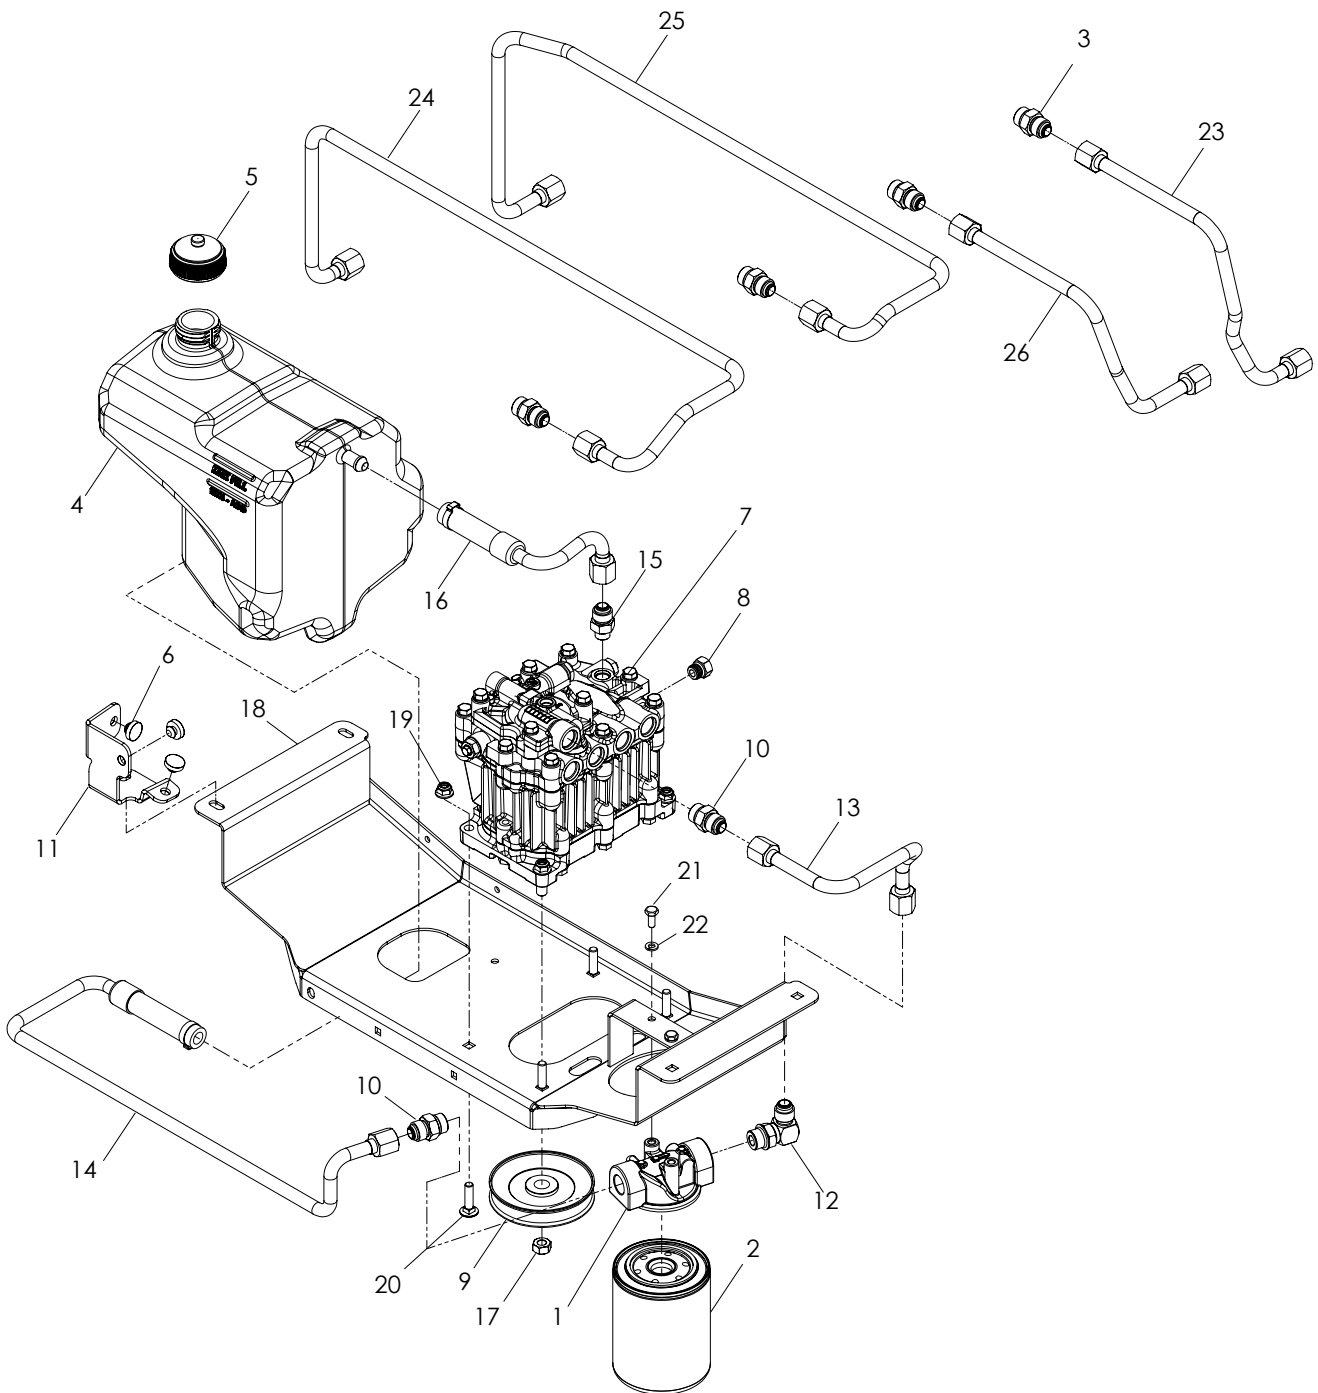

HYDRAULIC PUMP-MOTOR