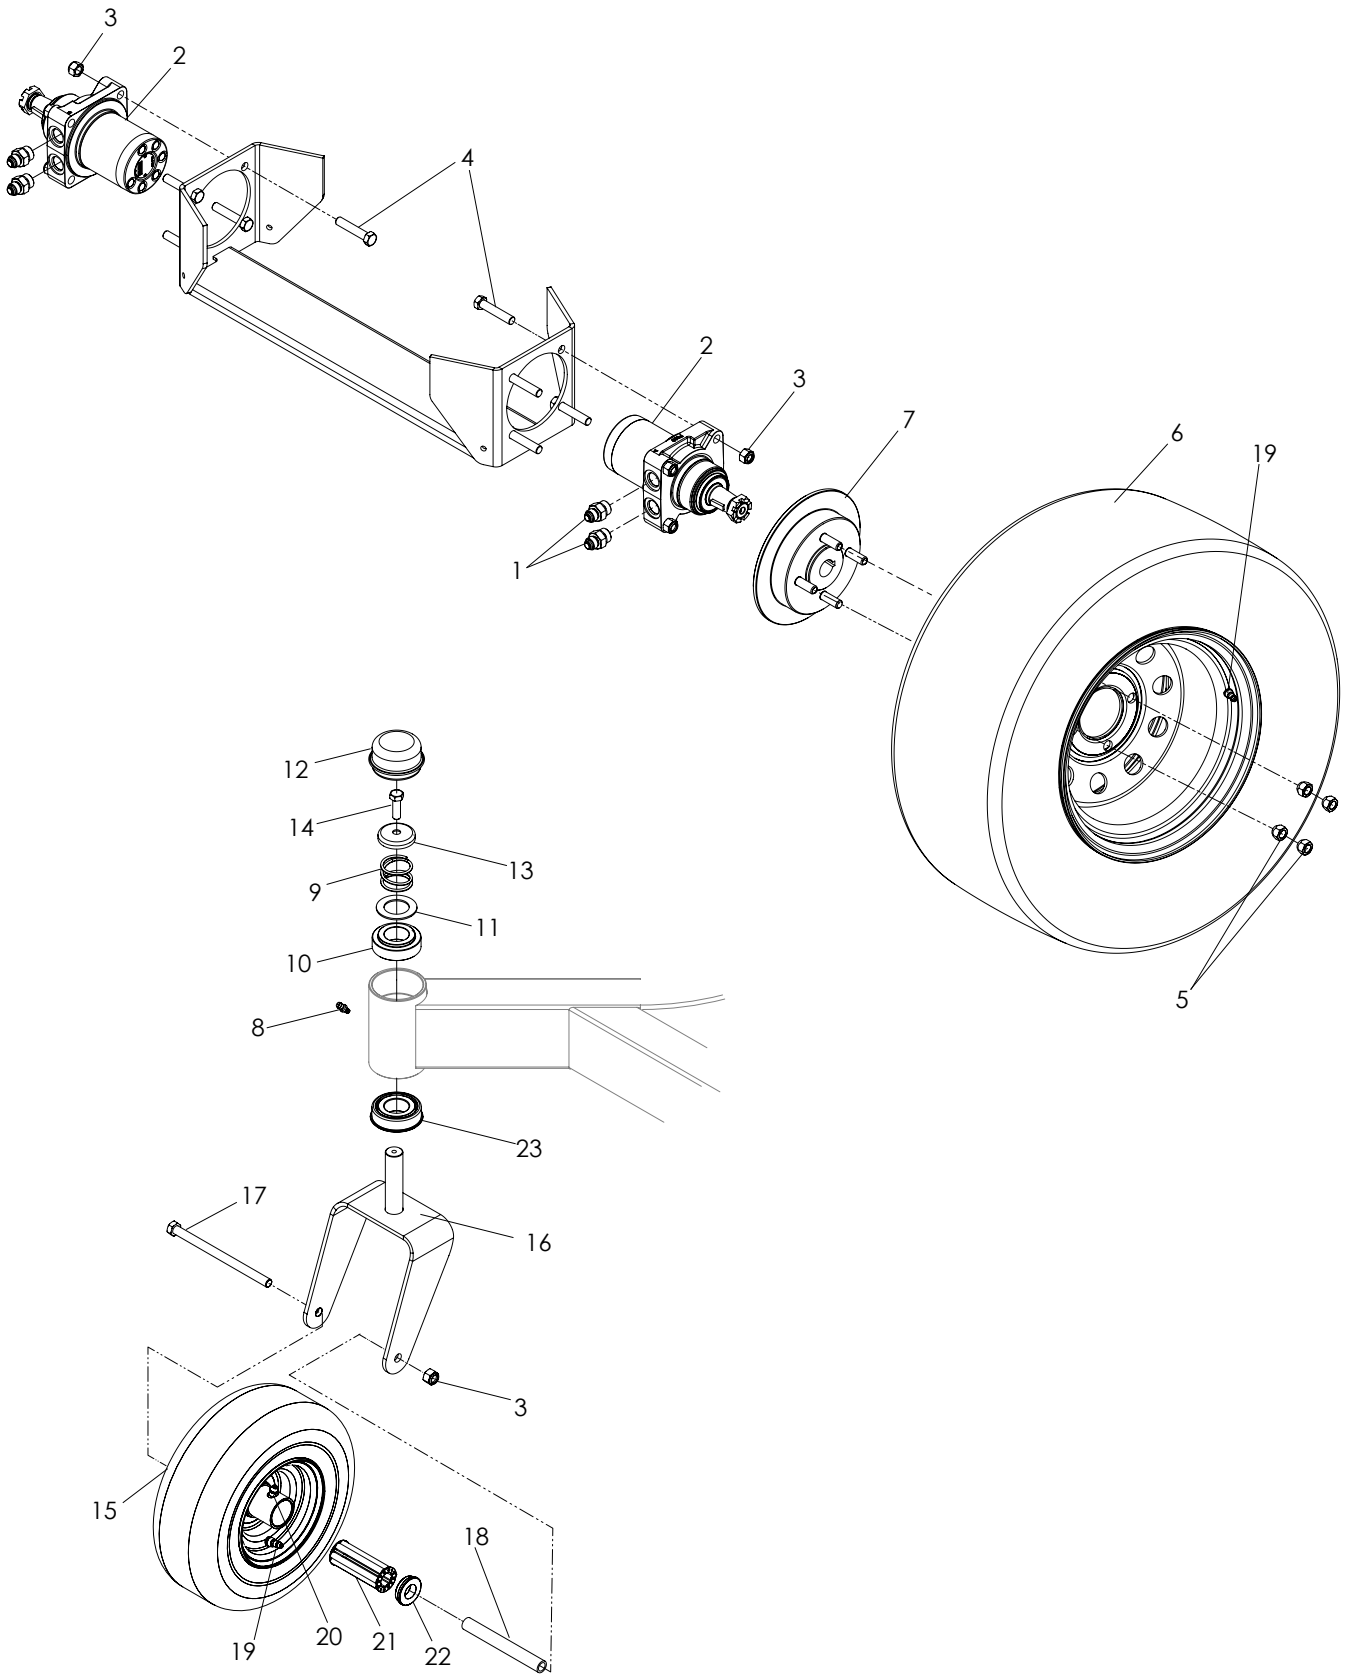

WHEELS AND TIRES