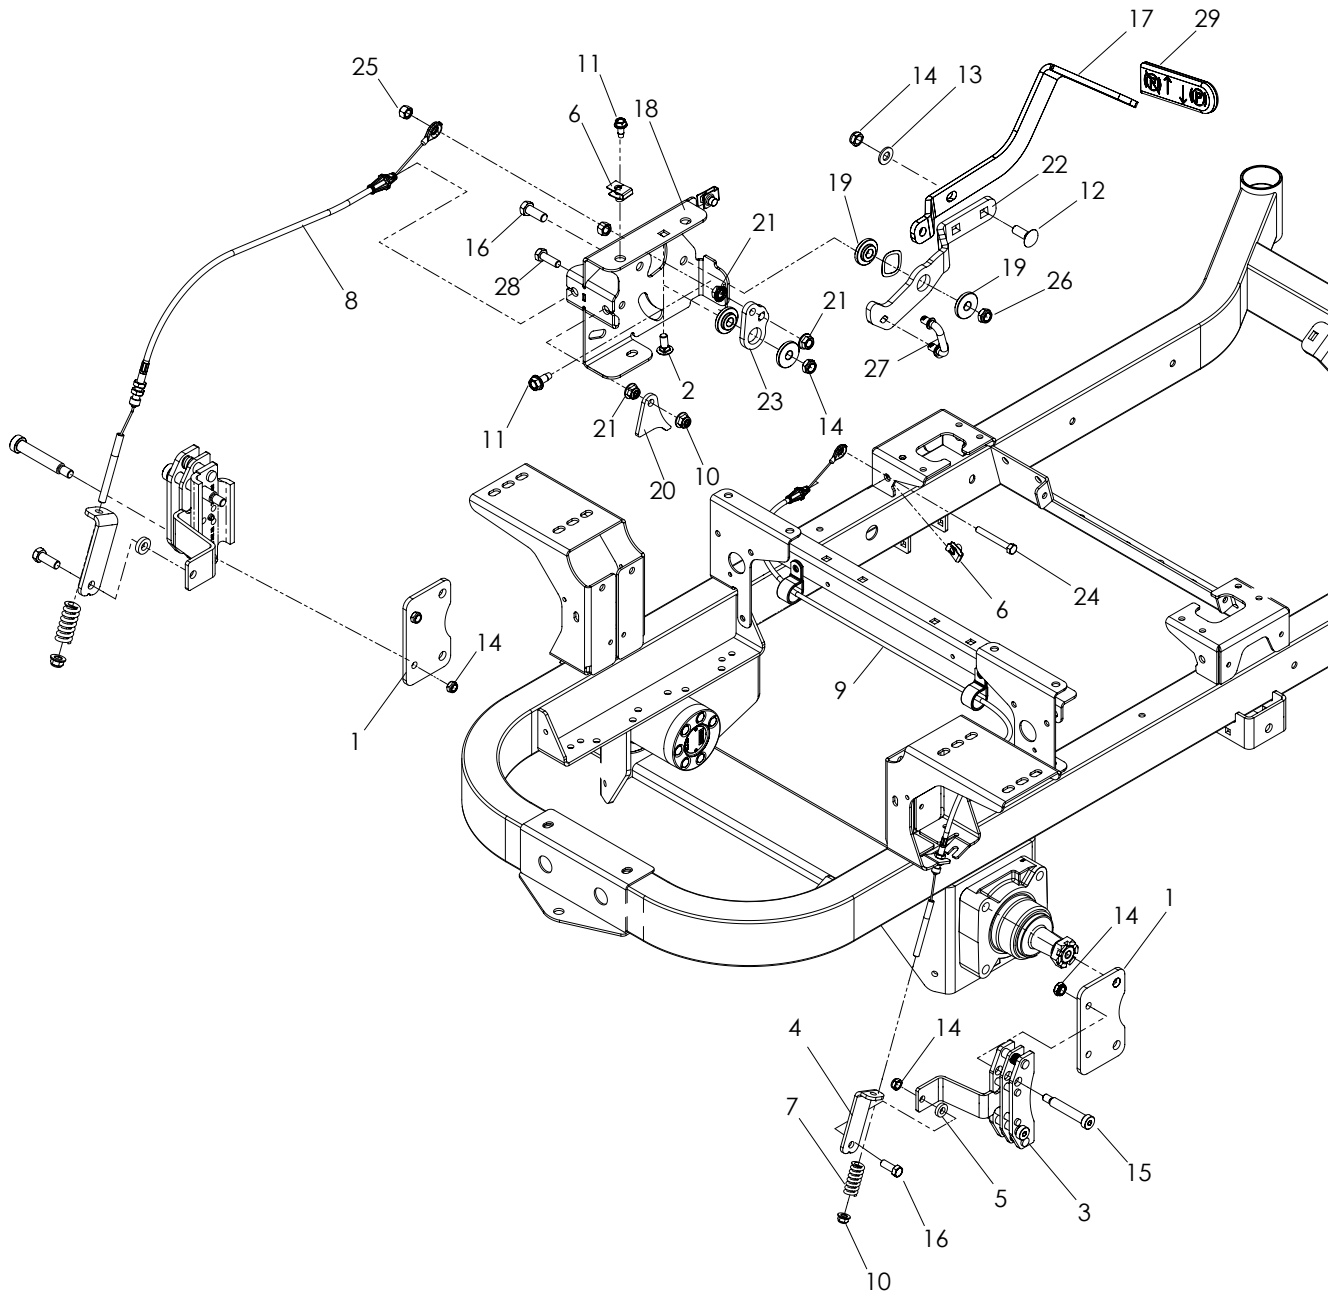

PARKING BRAKE