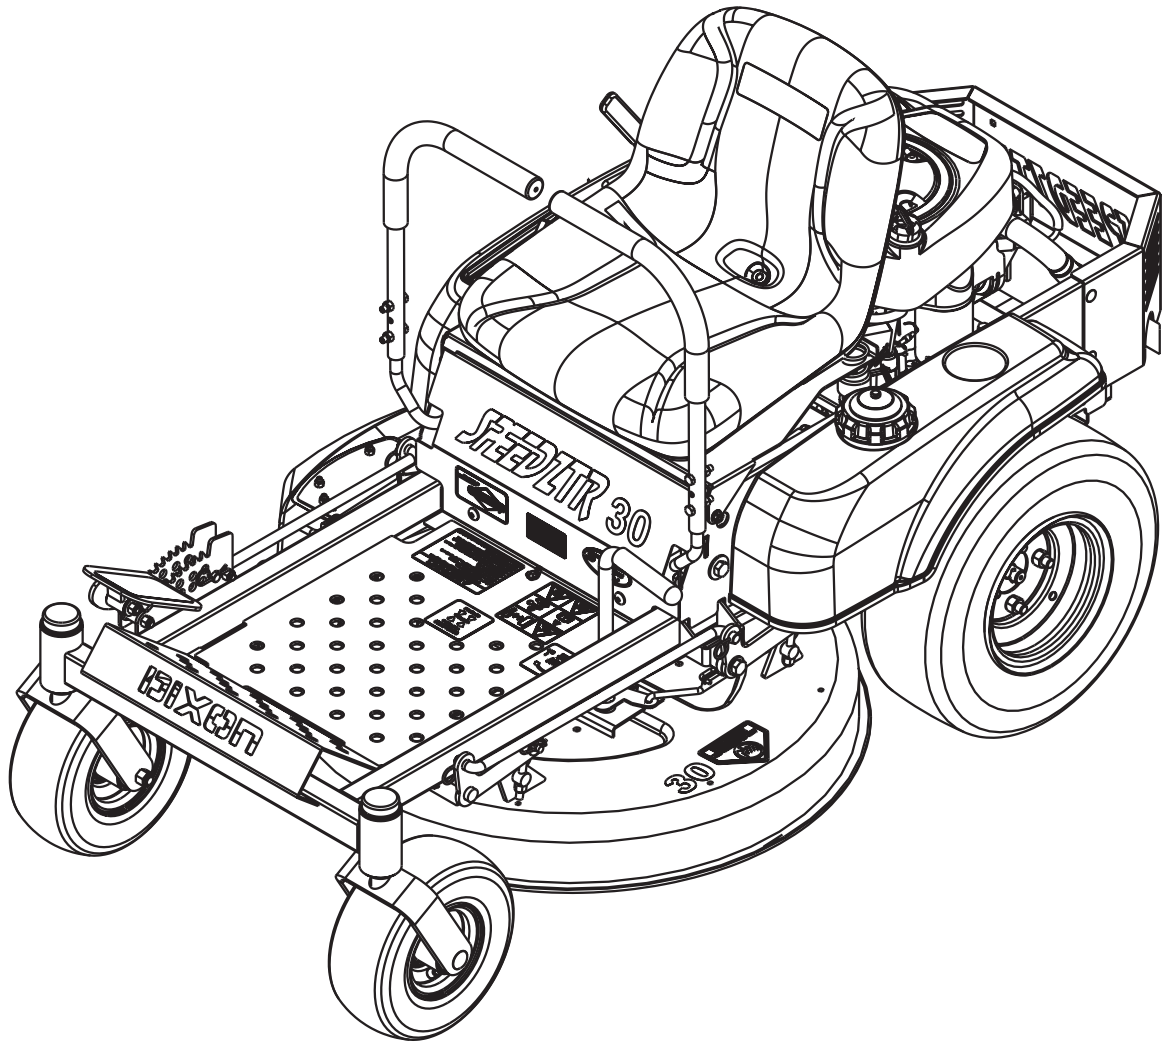

DIXON[®] ZTR[®]

SPEEDZTR 30

Parts Manual

SPEEDZTR 30 / 968999702

Please read the operator's manual carefully and make sure you understand the instructions before using the machine.

English

CONTENTS

SECTION	PAGE
MAIN FRAME ASSEMBLY	4
DECK ASSEMBLY	6
MOTION ASSEMBLY	8
PARK BRAKE ASSEMBLY	10
DRIVE ASSEMBLY	11
DECK LIFT ASSEMBLY	12
CASTER ARM ASSEMBLY	13
SEAT ASSEMBLY	14