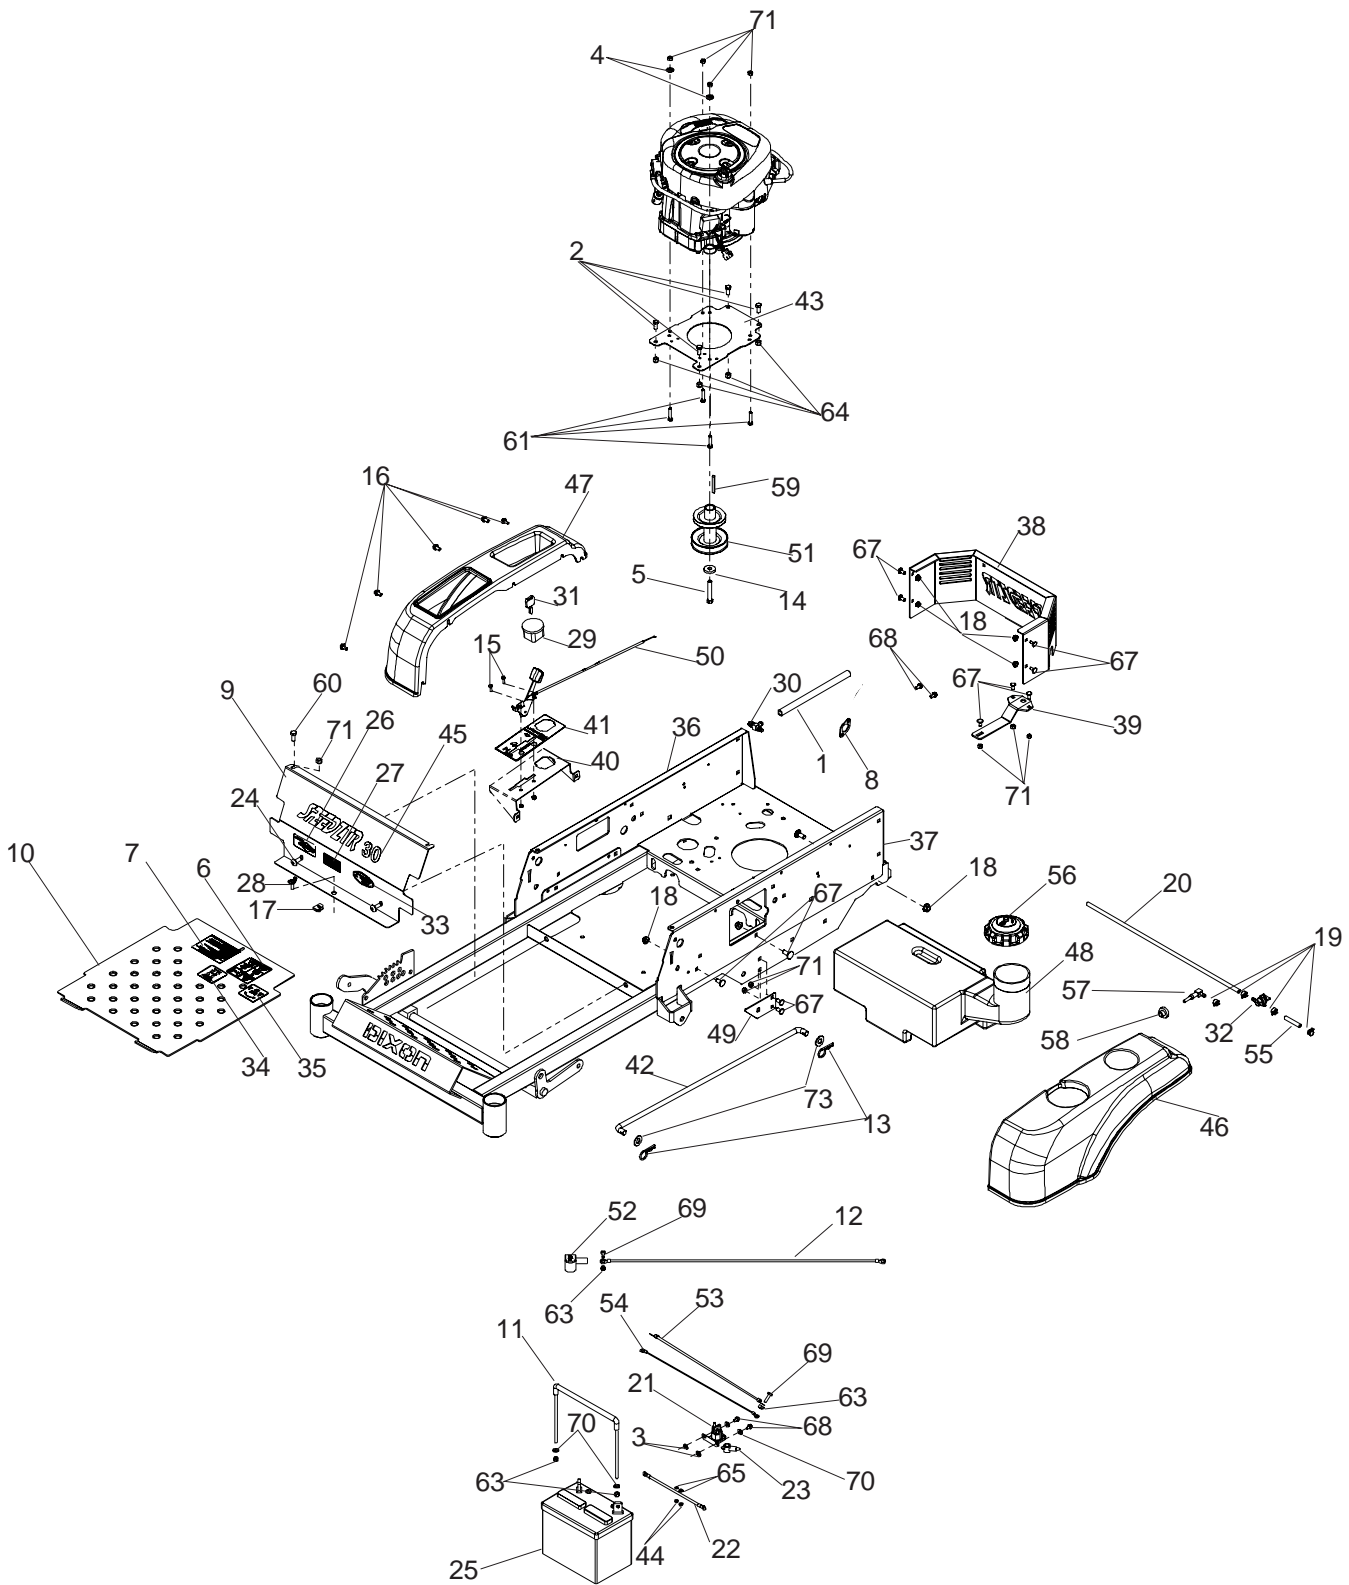

CONTENTS

SECTION	PAGE
MAIN FRAME ASSEMBLY	4
DECK ASSEMBLY	6
MOTION ASSEMBLY	8
PARK BRAKE ASSEMBLY	10
DRIVE ASSEMBLY	11
DECK LIFT ASSEMBLY	12
CASTER ARM ASSEMBLY	13
SEAT ASSEMBLY	14

CHASSIS / FRAME