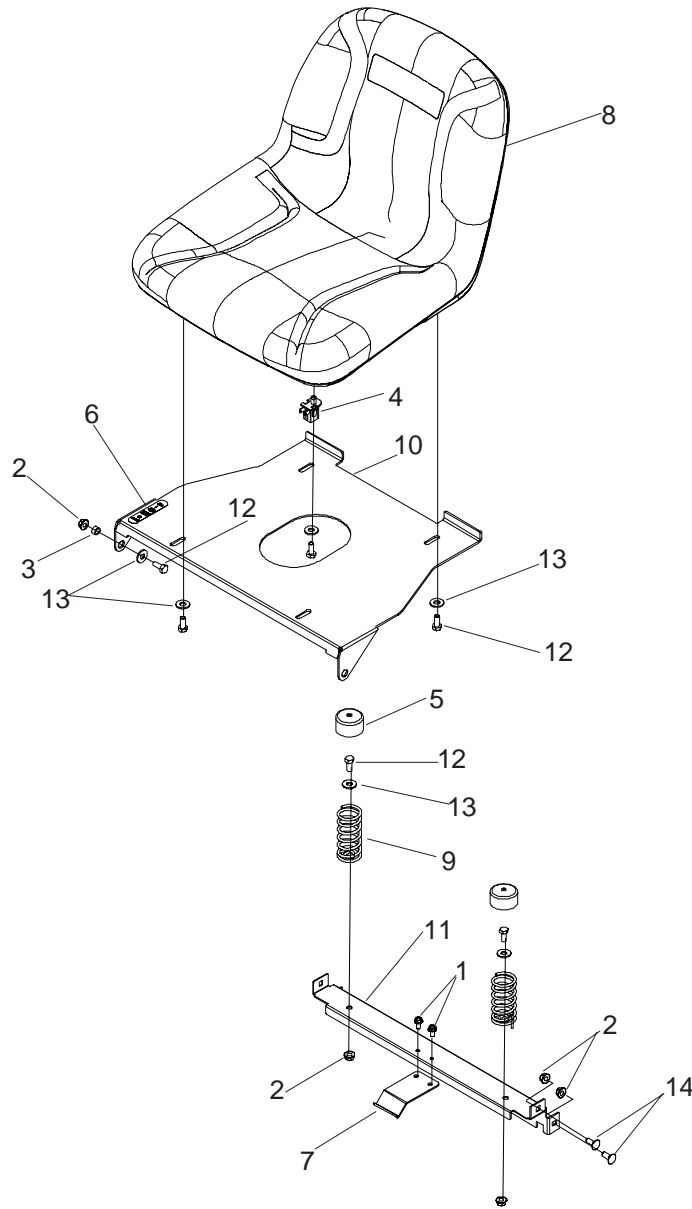

SEAT

ITEM	PART NO.	QTY.	DESCRIPTION
1	539 990362	2	SCREW, ¼ -20 X ½
2	539 115674	8	NUT, 5/16 -18, FLANGE
3	539 116091	2	SPACER
4	539 119741	1	SEAT SWITCH
5	539 119884	2	SPRING CAP
6	539 120006	1	DECAL, PARK BRAKE
7	539 120181	1	HOLD DOWN

ITEM	PART NO.	QTY.	DESCRIPTION
8	539 120529	1	SEAT
9	539 122632	2	SEAT SPRING
10	539 123519	1	SEAT PLATE
11	539 123526	1	CROSS MEMBER
12	539 976934	6	HHB, 5/16 -18 X ¾, GR 5
13	539 990188	6	WASHER, 5/16
14	539 990316	4	RSHNB, 5/16 -18 X ¾, GR5