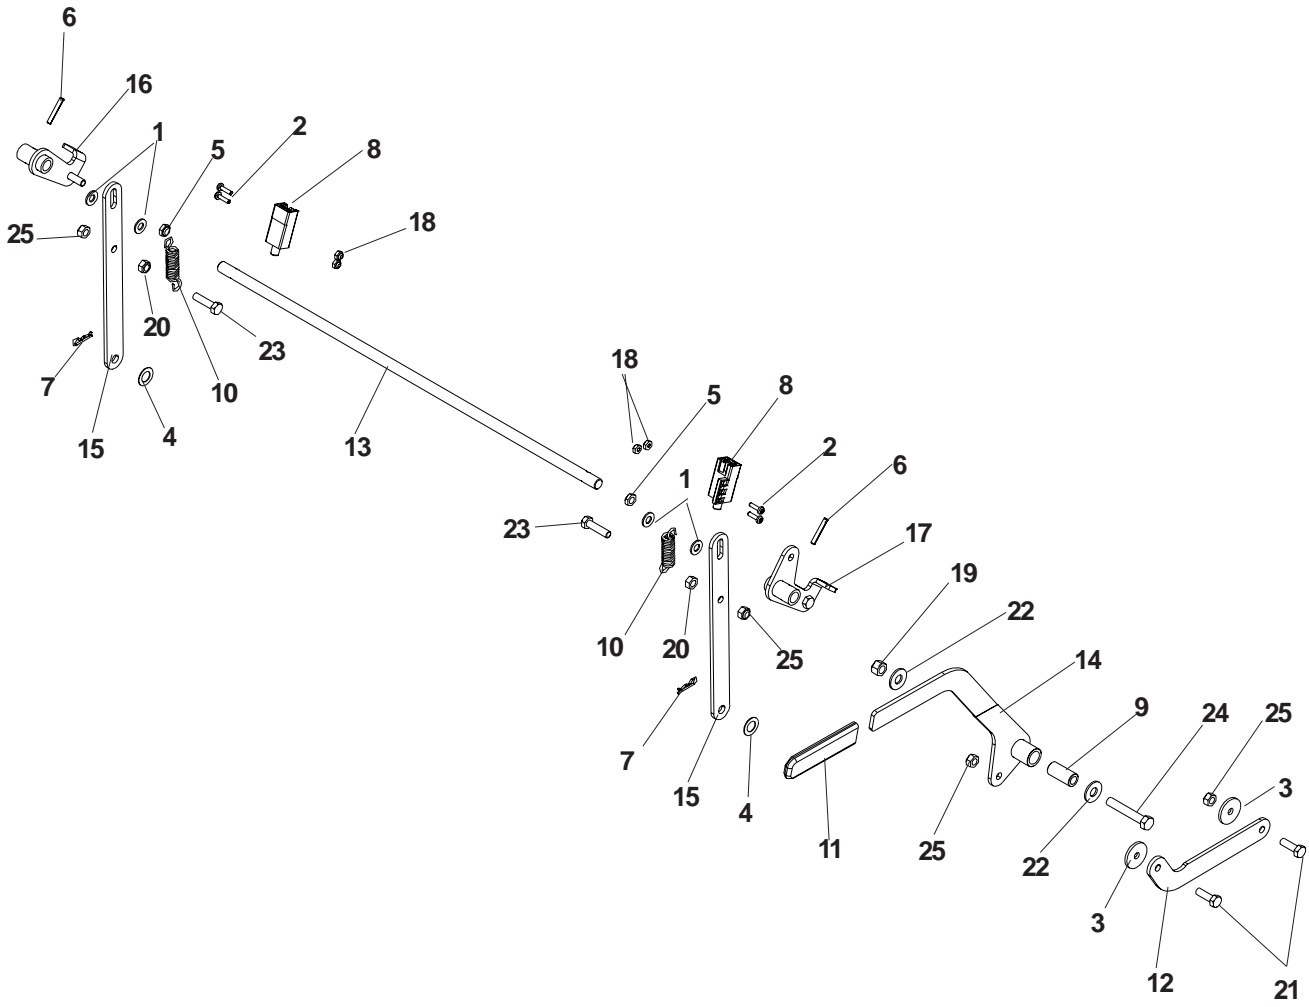

PARK BRAKE

PARK BRAKE

ITEM	PART NO.	QTY.	DESCRIPTION
1	539 115533	4	WASHER, 5/16, TYPE A
2	539 115573	4	SCREW, #10-24 X 5/8, PAN
3	539 115582	2	WASHER, 5/16
4	539 115610	2	WASHER, 1/2
5	539 115617	2	NUT, 5/16-18, NYLOC
6	539 115668	2	ROLL PIN, 3/16 DIA. X 1 1/4
7	539 115680	2	HAIR PIN COTTER
8	539 115802	2	DECK SWITCH
9	539 115972	1	BUSHING
10	539 120247	2	SPRING, EXTENSION
11	539 120921	1	GRIP, BRAKE HANDLE
12	539 120962	1	BRAKE LINK
13	539 120963	1	BRAKE ROD
14	539 120964	1	BRAKE HANDLE
15	539 120965	2	BRAKE SLIDE ARM
16	539 120967	1	BRAKE PIVOT, RIGHT
17	539 120969	1	BRAKE PIVOT, LEFT
18	539 976977	4	NUT, 1/0-24, NYLOC
19	539 976979	1	NUT, 3/8-16, NYLOC
20	539 990196	2	NUT, 5/16-18
21	539 990209	2	HHB, 5/16-18 X 1, GR5
22	539 990517	2	WASHER, 3/8
23	539 990627	2	HHB, 5/16-18 X 1 1/4, GR5
24	539 990629	1	HHB, 3/8-16 X 2 1/4, GR5
25	539 990717	4	NUT, 5/16-18, NYLOC