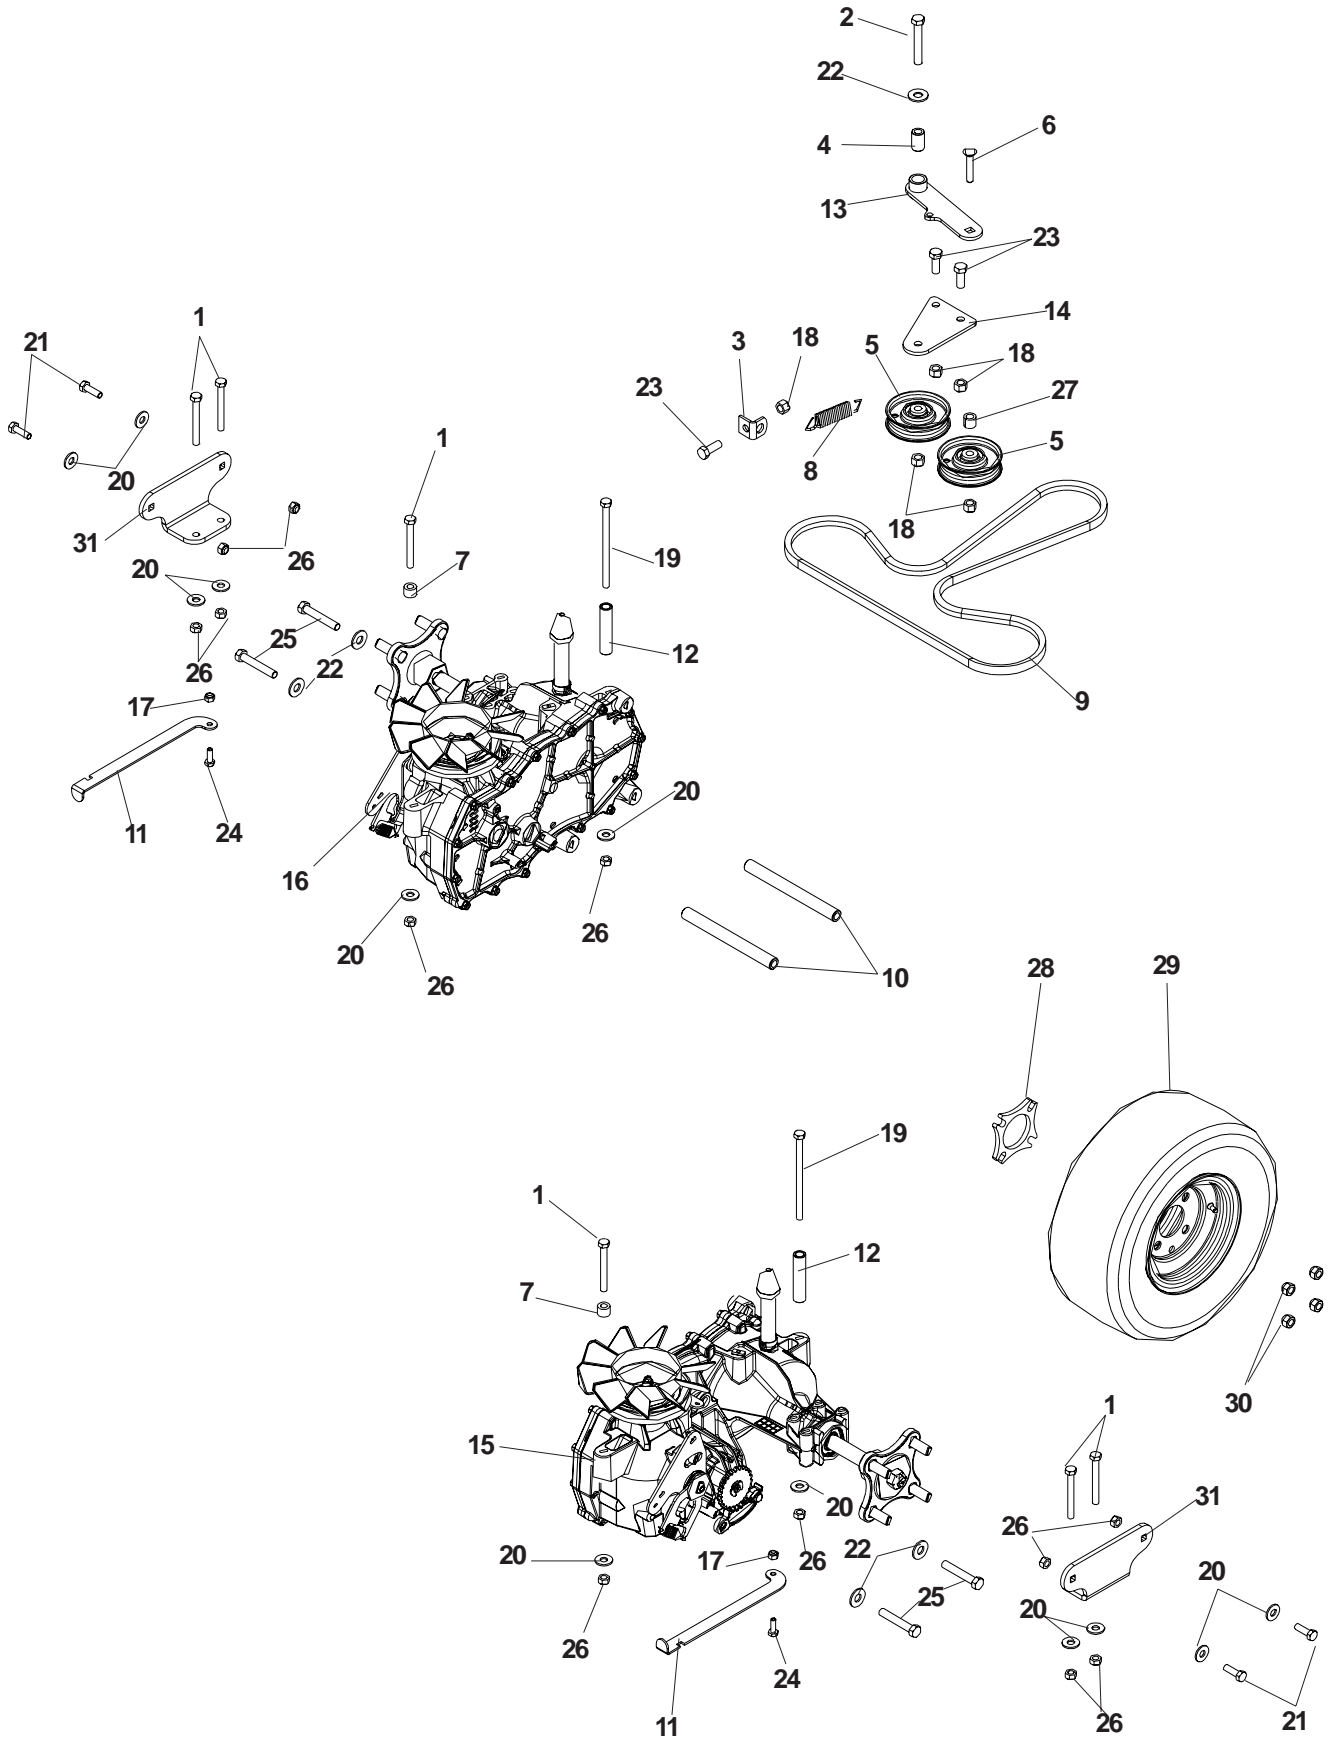

DRIVE ASSEMBLY

DRIVE ASSEMBLY

ITEM	PART NO.	QTY.	DESCRIPTION
1	539 101721	6	HHB, 5/16-18 X 2 3/4, GR5
2	539 113194	1	HHB, 3/8-16 X 2 1/2, GR8
3	539 114802	1	SPRING MOUNT
4	539 115270	1	BUSHING
5	539 115289	2	IDLER
6	539 115665	1	BOLT, 5/16-18 X 1 3/4, CARRIAGE, GR5
7	539 116039	2	SPACER
8	539 116350	1	SPRING
9	539 120772	1	BELT
10	539 120824	2	TIE BAR
11	539 120903	2	RELEASE HANDLE
12	539 120995	2	SPACER
13	539 120997	1	IDLER
14	539 120998	1	IDLER MOUNT
15	539 121083	1	HYDRO, LEFT, EZT
16	539 121084	1	HYDRO, RIGHT, EZT
17	539 976978	2	NUT, 1/4-20, NYLOC
18	539 976979	5	NUT, 3/8-16, NYLOC
19	539 990145	2	HHB, 5/16-18 X 5, GR8
20	539 990188	12	WASHER, 5/16
21	539 990209	4	HHB, 5/16-18 X 1, GR5
22	539 990517	5	WASHER, 3/8
23	539 990563	3	HHB, 3/8-16 X 1, GR5
24	539 990580	2	HHB, 1/4-20 X 3/4, GR5
25	539 990629	4	HHB, 3/8-16 X 2 1/4, GR5
26	539 990717	12	NUT, 5/16-18, NYLOC
27	ER99634	1	SPACER, 3/8 X 1/2
28	539 120977	2	WHEEL SPACER, MODEL 968999539 ONLY
29	539 119828	2	WHEEL ASSEMBLY, MODEL 968999539
	539 117383	2	WHEEL ASSEMBLY, MODEL 968999546
	539 119829	2	WHEEL ASSEMBLY, MODELS: 968999538, 968999547
30	539 101173	8	NUT, 1/2-20, LUG
31	539 123536	2	HYDRO MOUNT