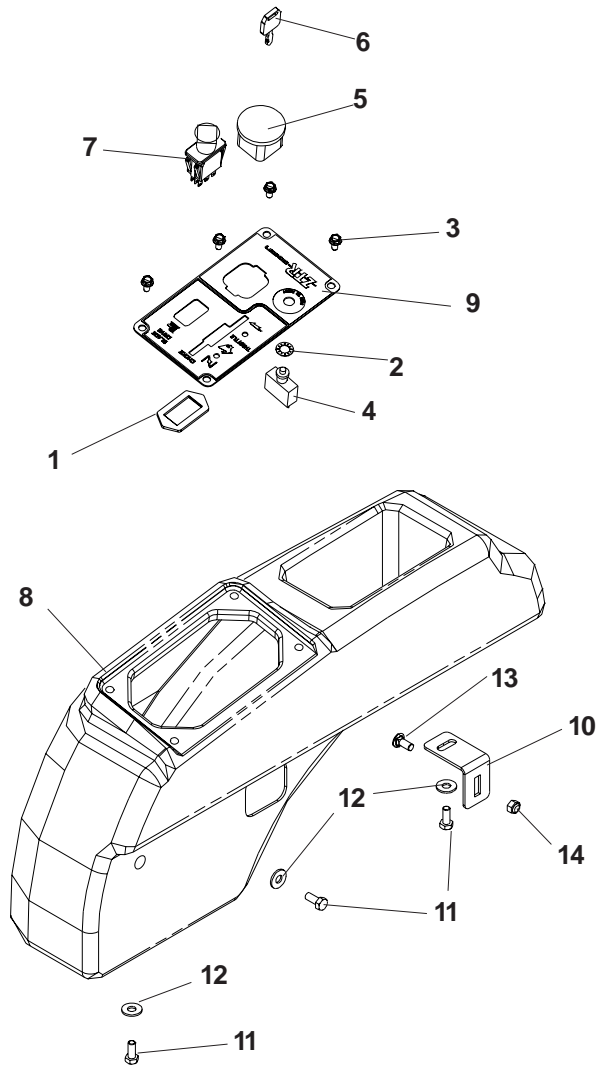

CASTER ARM ASSEMBLY

CASTER ARM ASSEMBLY

ITEM	PART NO.	QTY.	DESCRIPTION
1	539 115566	2	HHB, 5/16-18 X 1, W/NYLOC, GR5
2	539 115638	2	GREASE ZERK
3	539 115675	2	WASHER, 1"
4	539 115747	2	CASTER SPRING
5	539 115749	2	CASTER PLUG
6	539 115750	2	BEARING
7	539 117901	2	CASTER BUSHING
8	539 118771	2	BEARING DUST CAP
9	539 118928	2	GREASE ZERK, 1/4
10	539 119759	4	BEARING, ECC LOCK
11	539 120124	2	TUBE
12	539 120125	2	CASTER WHEEL & TIRE
13	539 121159	2	BOLT, 1/2-13 X 6 1/2, CARRIAGE, GR5
14	539 121591	2	NUT, 1/2-13, NYLOC
15	539 123593	2	CASTER

SEAT ASSEMBLY

SEAT ASSEMBLY

ITEM	PART NO.	QTY.	DESCRIPTION
1	539 108388	2	SCREW, 1/4-20 X 3/4, PAN HEAD
2	539 115609	3	NUT, 1/2-13, NYLOC
3	539 976935	4	HCS, 5/16-18 X 1 1/2, GR5
4	539 115674	8	NUT, 5/16-18
5	539 115768	1	LINK RETAINER
6	539 115789	8	WASHER, NYLON
7	539 117398	1	SEAT SWITCH
8	539 119884	3	SPRING CAP
9	539 120901	1	SEAT ASSEMBLY
10	539 121067	1	LANYARD, SEAT
11	539 121277	1	SEAT PIN
12	539 122632	3	SEAT SPRING
13	539 123533	1	SEAT PLATE
14	539 123597	2	SEAT PIVOT
15	539 976934	2	HHB, 5/16-18 X 3/4, GR5
16	539 990188	7	WASHER, 5/16
17	539 990316	5	BOLT, 5/16-18 X 3/4, GR5
18	539 990627	1	HHB, 5/16-18 X 1 1/4, GR5

CONSOLE

MODELS: 968999539, 968999546

ITEM	PART NO.	QTY.	DESCRIPTION
1	539 115208	1	BACKING PLATE
2	539 115586	1	LOCKWASHER, 5/16, INT EXT
3	539 115640	4	SCREW, 1/4-20 X 1/2
4	539 115850	1	CIRCUIT BREAKER
5	539 118848	1	IGNITION SWITCH
6	539 119002	1	IGNITION SWITCH KEY
7	539 120023	1	CLUTCH SWITCH
8	539 120906	1	FENDER, RIGHT
9	539 120978	1	CONTROL PANEL
10	539 121276	1	TANK BRACKET
11	539 976934	2	HHB, 5/16-18 X 3/4, GR5
12	539 990188	3	WASHER, 5/16
13	539 990316	1	BOLT, 5/16-18 X 3/4, GR5
14	539 990717	1	NUT, 5/16-18, NYLOC