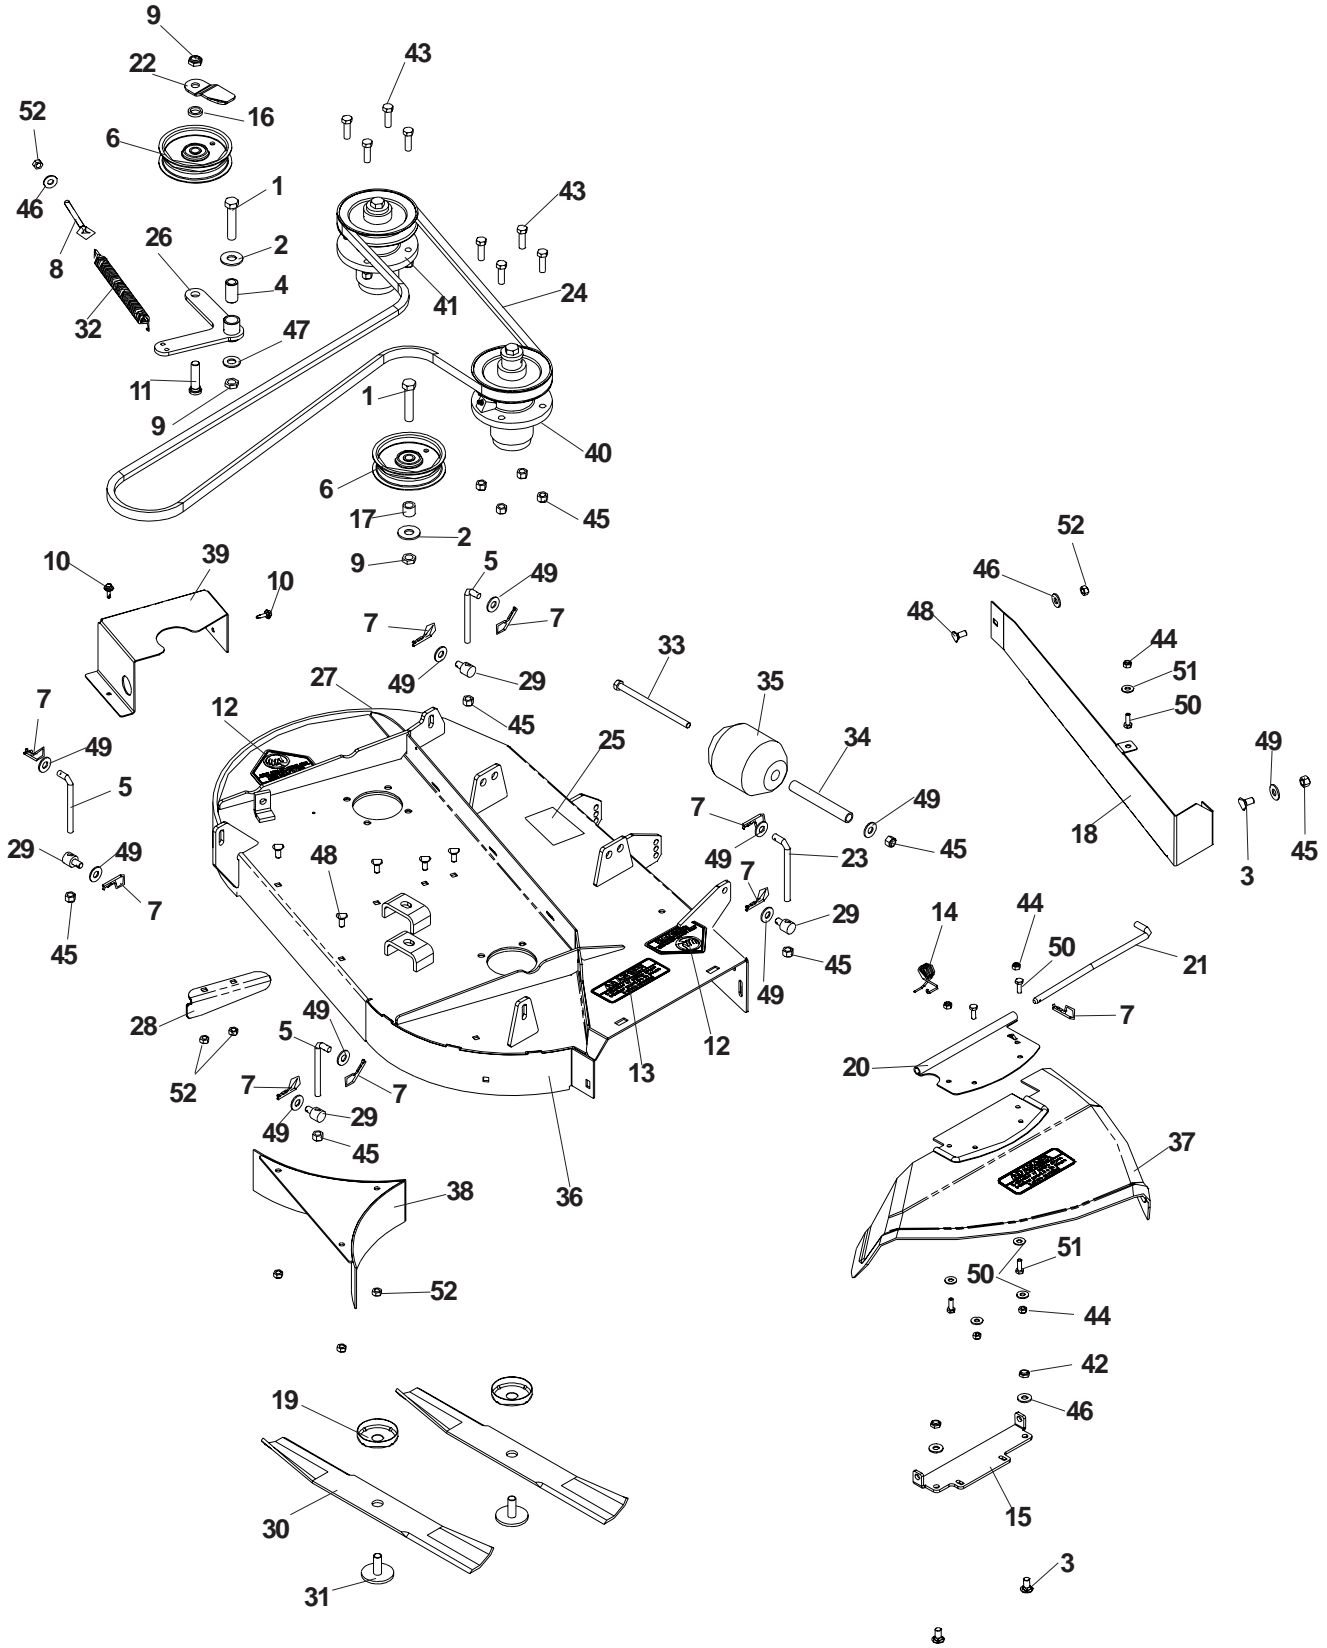

36" DECK ASSEMBLY

36" DECK ASSEMBLY

ITEM	PART NO.	QTY.	DESCRIPTION
1	539 108346	2	HHB, 1/2-13 X 2 1/2, GR5
2	539 109554	2	WASHER, 1/2
3	539 111785	3	BOLT, 3/8-16 X 3/4, GR5
4	539 115220	1	BUSHING
5	539 115249	3	L-ROD
6	539 115278	2	IDLER PULLEY
7	539 115501	9	HAIR PIN COTTER
8	539 115574	1	EYEBOLT, 5/16 X 3 1/2
9	539 115609	3	NUT, 1/2-13, NYLOC
10	539 115643	2	SCREW, #12-14 X 3/4
11	539 115647	1	STUD, 1/2-13 X 2
12	539 115697	2	DECAL, DANGER
13	539 115717	1	DECAL, DANGER
14	539 115760	1	DEFLECTOR SPRING
15	539 115931	1	HINGE
16	539 115948	1	H.D. PULLEY SPACER
17	539 116010	1	TUBE
18	539 116081	1	BAFFLE
19	539 116204	2	TRASH GUARD
20	539 116222	1	DEFLECTOR MOUNT BRACKET
21	539 116225	1	DEFLECTOR PIN
22	539 116351	1	BELT GUARD
23	539 116413	1	L-ROD, 4 1/4"
24	539 117811	1	V-BELT
25	539 118057	1	DECAL, BELT ROUTING
26	539 118146	1	IDLER ARM (SERVICE OR NOT)
27	539 118175	1	DECAL, 36" DECK
28	539 118178	1	BAFFLE, DECK
29	539 118179	4	SWIVEL
30	539 118672	2	BLADE, HI LIFT
31	539 119637	2	BLADE BOLT
32	539 120920	1	SPRING, DECK BELT
33	539 121478	1	HHB, 3/8-16 X 6, GR5
34	539 122574	1	BUSHING
35	539 122633	1	ROLLER, 3 3/4
36	539 118659	1	DECK W/DECALS
37	539 124354	1	PLASTIC DEFLECTOR 36"
38	539 124535	1	BAFFLE
39	539 127394	1	PULLEY GUARD
40	539 127425	1	HUB, RIGHT
41	539 127426	1	HUB, LEFT
42	539 200282	2	NUT, 3/8-16, NYLOC
43	539 976941	8	HHB, 3/8-16 X 1 1/4, GR5
44	539 976978	5	NUT, 1/4-20, NYLOC
45	539 976979	14	NUT, 3/8-16, NYLOC
46	539 990188	4	WASHER, 5/16
47	539 990250	1	WASHER, 1/2, NARROW
48	539 990316	6	BOLT, 5/16-18 X 3/4, GR5
49	539 990517	10	WASHER, 3/8
50	539 990580	5	HHB, 1/4-20 X 3/4, GR5
51	539 990598	5	WASHER, 1/4
52	539 990717	7	NUT, 5/16-18, NYLOC