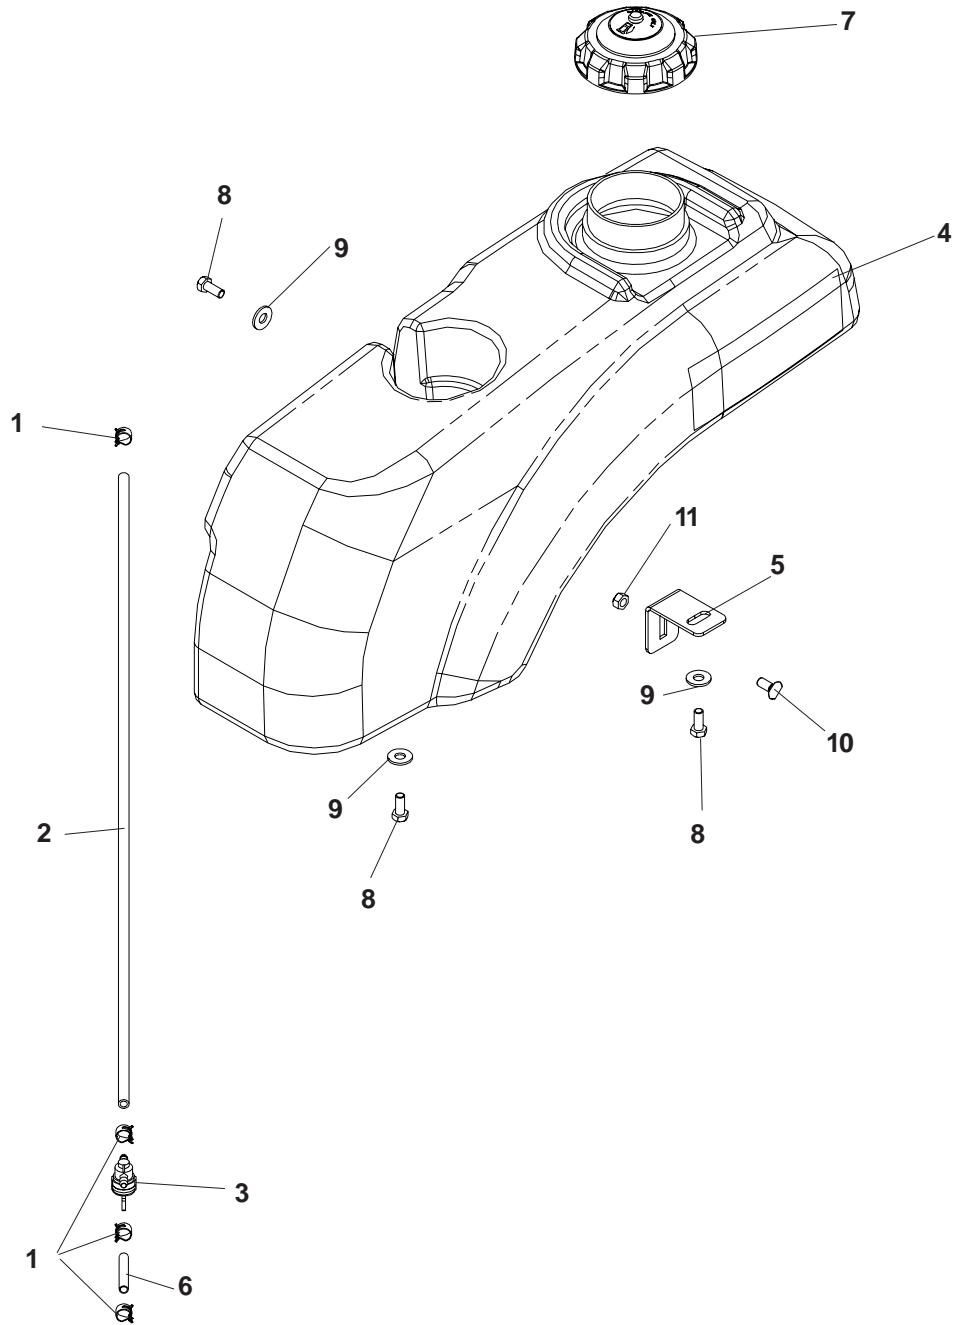

FUEL SYSTEM

FUEL SYSTEM

ITEM	PART NO.	QTY.	DESCRIPTION
1	539 115708	4	FUEL LINE CLAMP
2	539 115741	1	FUEL LINE, 38"
3	539 119272	1	FUEL VALVE
4	539 120904	1	TANK, LEFT
5	539 121276	1	TANK BRACKET
6	539 121486	1	HOSE, 1/4 X 2
7	539 106188	1	GAS CAP
8	539 976934	3	HHB, 5/16-18 X 3/4, GR5
9	539 990188	3	WASHER, 5/16
10	539 990316	1	BOLT, 5/16-18 X 3/4, GR5
11	539 990717	1	NUT, 5/16-18, NYLOC