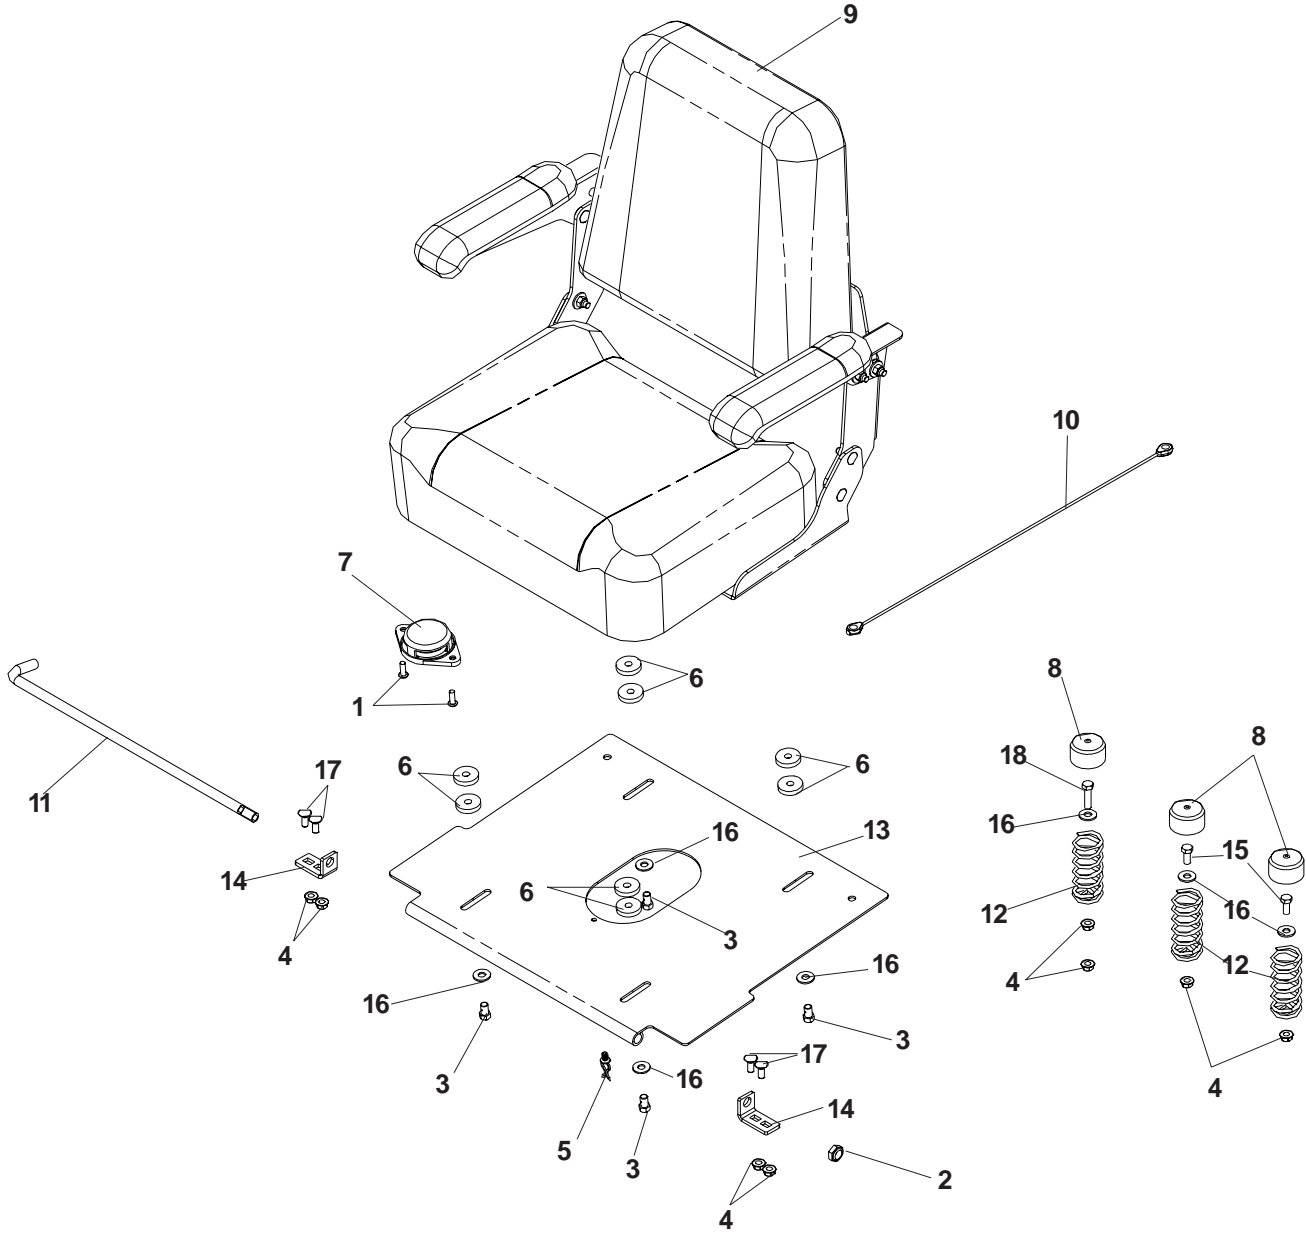

CASTER ARM ASSEMBLY

CASTER ARM ASSEMBLY

ITEM	PART NO.	QTY.	DESCRIPTION
1	539 115566	2	HHB, 5/16-18 X 1, W/NYLOC, GR5
2	539 115638	2	GREASE ZERK
3	539 115675	2	WASHER, 1"
4	539 115747	2	CASTER SPRING
5	539 115749	2	CASTER PLUG
6	539 115750	2	BEARING
7	539 117901	2	CASTER BUSHING
8	539 118771	2	BEARING DUST CAP
9	539 118928	2	GREASE ZERK, 1/4
10	539 119759	4	BEARING, ECC LOCK
11	539 120124	2	TUBE
12	539 120125	2	CASTER WHEEL & TIRE
13	539 121159	2	BOLT, 1/2-13 X 6 1/2, CARRIAGE, GR5
14	539 121591	2	NUT, 1/2-13, NYLOC
15	539 123593	2	CASTER

SEAT ASSEMBLY

SEAT ASSEMBLY

ITEM	PART NO.	QTY.	DESCRIPTION
1	539 108388	2	SCREW, 1/4-20 X 3/4, PAN HEAD
2	539 115609	3	NUT, 1/2-13, NYLOC
3	539 976935	4	HCS, 5/16-18 X 1 1/2, GR5
4	539 115674	8	NUT, 5/16-18
5	539 115768	1	LINK RETAINER
6	539 115789	8	WASHER, NYLON
7	539 117398	1	SEAT SWITCH
8	539 119884	3	SPRING CAP
9	539 120901	1	SEAT ASSEMBLY
10	539 121067	1	LANYARD, SEAT
11	539 121277	1	SEAT PIN
12	539 122632	3	SEAT SPRING
13	539 123533	1	SEAT PLATE
14	539 123597	2	SEAT PIVOT
15	539 976934	2	HHB, 5/16-18 X 3/4, GR5
16	539 990188	7	WASHER, 5/16
17	539 990316	5	BOLT, 5/16-18 X 3/4, GR5
18	539 990627	1	HHB, 5/16-18 X 1 1/4, GR5

CONSOLE

MODELS: 968999539, 968999546

ITEM	PART NO.	QTY.	DESCRIPTION
1	539 115208	1	BACKING PLATE
2	539 115586	1	LOCKWASHER, 5/16, INT EXT
3	539 115640	4	SCREW, 1/4-20 X 1/2
4	539 115850	1	CIRCUIT BREAKER
5	539 118848	1	IGNITION SWITCH
6	539 119002	1	IGNITION SWITCH KEY
7	539 120023	1	CLUTCH SWITCH
8	539 120906	1	FENDER, RIGHT
9	539 120978	1	CONTROL PANEL
10	539 121276	1	TANK BRACKET
11	539 976934	2	HHB, 5/16-18 X 3/4, GR5
12	539 990188	3	WASHER, 5/16
13	539 990316	1	BOLT, 5/16-18 X 3/4, GR5
14	539 990717	1	NUT, 5/16-18, NYLOC