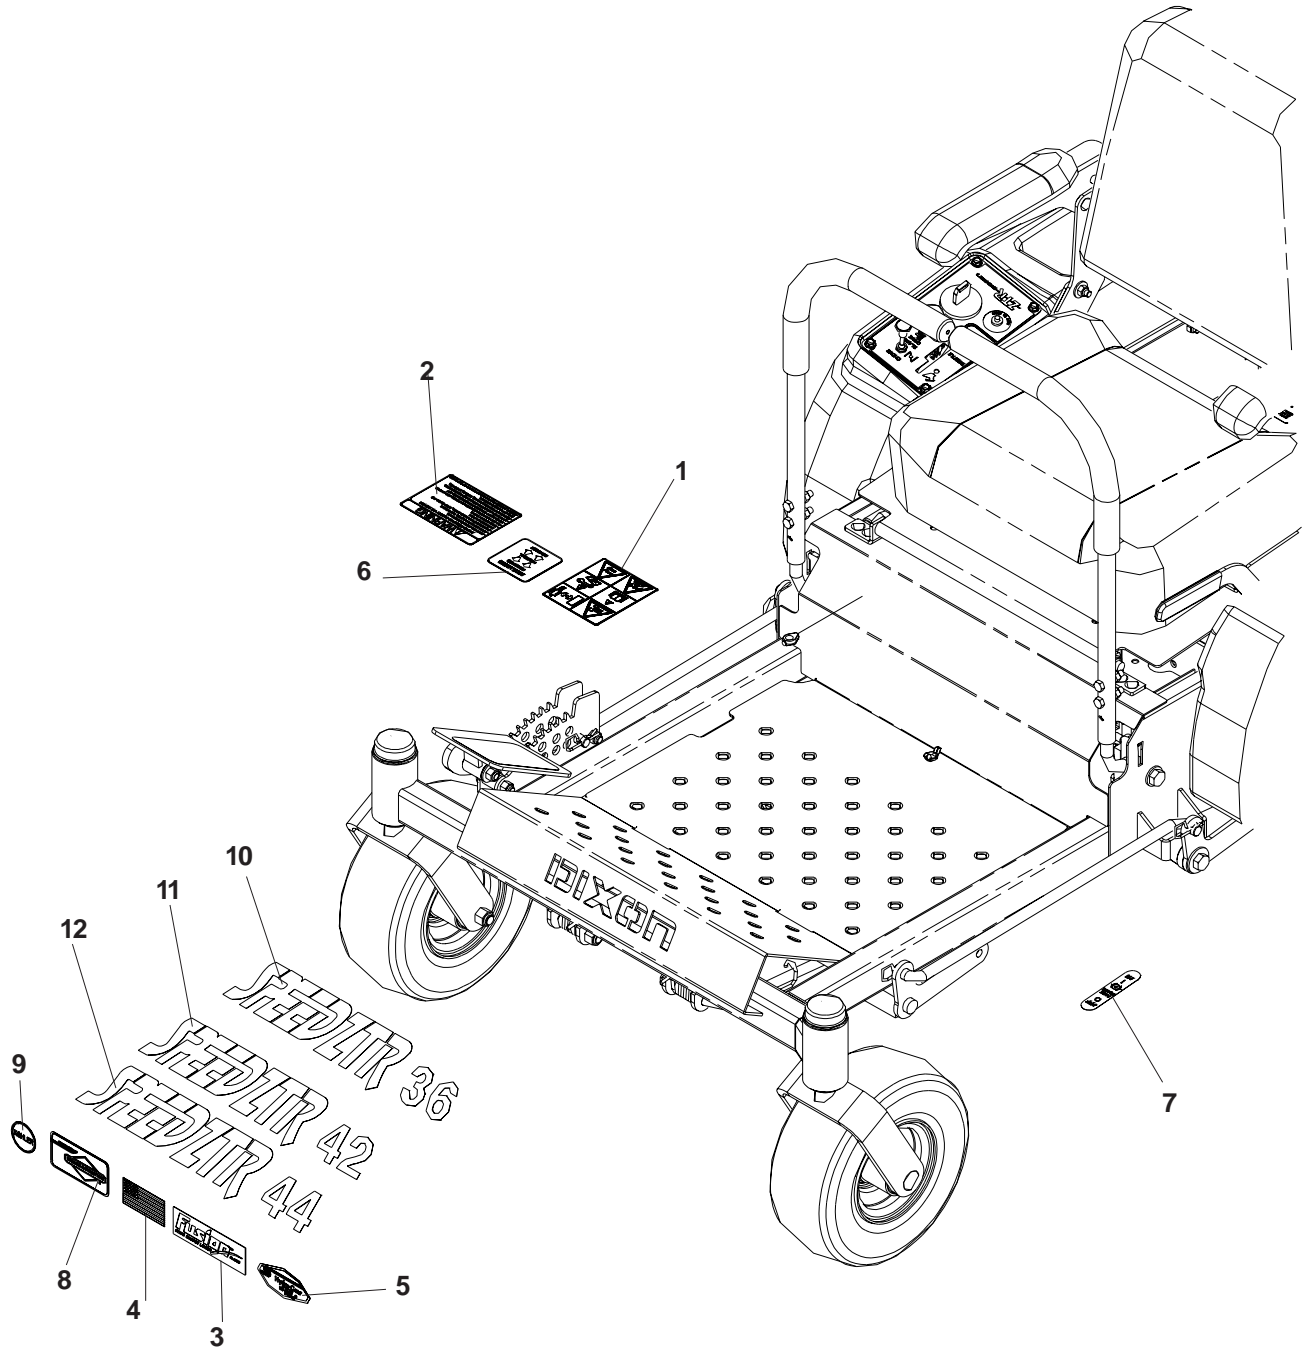

DECALS

DECALS

ITEM	PART NO.	QTY.	DESCRIPTION
1	539 111575	1	DECAL, OPERATION
2	539 113213	1	DECAL, WARNING
3	539 117707	1	DECAL, FUSION
4	539 117709	1	DECAL, FLAG
5	539 119364	1	DECAL, HYDRO GEAR
6	539 119978	1	DECAL, LEVER
7	539 120006	1	DECAL, PARK BRAKE
8	539 117702	1	DECAL, BRIGGS, MODELS: 968999539, ... 968999546, 968999547
9	539 117704	1	DECAL, KOHLER, MODEL: 968999538
10	539 118166	1	DECAL, SPEEDZTR 36, MODEL 968999539
11	539 119887	1	DECAL, SPEEDZTR 42, MODEL 968999546
12	539 121081	1	DECAL, SPEEDZTR 44, MODELS: 968999547, ... 968999538