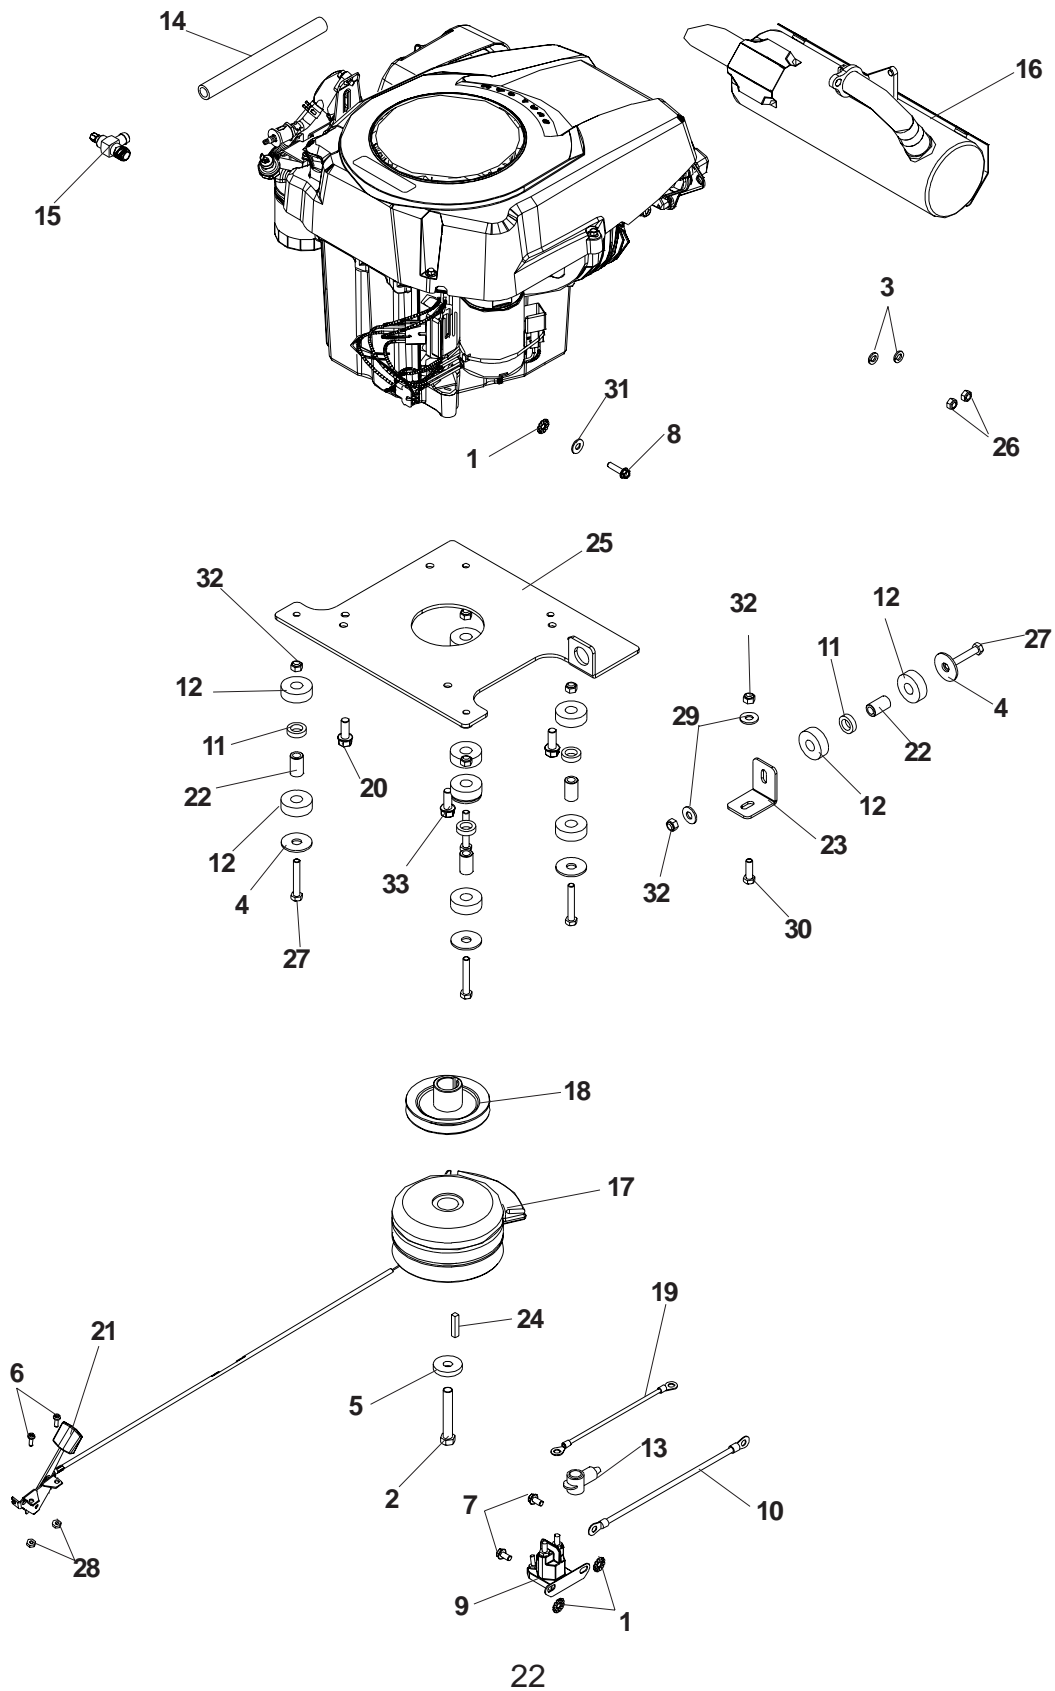

ENGINE ASSEMBLY KOHLER 20 HP

MODEL: 968999538

ENGINE ASSEMBLY KOHLER 20 HP

MODEL: 968999538

ITEM	PART NO.	QTY.	DESCRIPTION
1	539 109347	3	LOCKWASHER, 1/4, INT EXT
2	539 110065	1	HHB, 7/16-20 X 2 3/4, GR5
3	539 115478	2	LOCKWASHER, 5/16
4	539 115516	5	WASHER, 7/16
5	539 115546	1	WASHER, .445
6	539 115573	2	SCREW, #10-24 X 5/8, PAN
7	539 115640	2	SCREW, 1/4-20 X 1/2
8	539 115651	1	SCREW, 1/4-20 X 1, TAP
9	539 115774	1	SOLENOID
10	539 115799	1	BATTERY GROUND CABLE
11	539 116377	5	ISO-MOUNT INSERT
12	539 116378	10	ISO-MOUNT BUSHING
13	539 116400	1	TERMINAL COVER, SM
14	539 117429	1	OIL DRAIN HOSE
15	539 118893	1	OIL DRAIN
16	539 119718	1	MUFFLER
17	539 120756	1	CLUTCH
18	539 120757	1	ENGINE PULLEY
19	539 120796	1	CABLE
20	539 121133	4	SCREW, 3/8-16 X 1, TAP
21	539 121316	1	THROTTLE CABLE
22	539 121367	5	ISO-MOUNT BUSHING
23	539 121368	1	ISO-MOUNT, BRACKET
24	539 122579	1	KEY, 1/4 X 1 1/4
25	539 123561	1	ISO-MOUNT
26	539 127046	2	NUT, M8 X 1.25
27	539 976937	5	HHB, 5/16-18 X 2, GR5
28	539 976977	2	NUT, 10-24, NYLOC
29	539 990188	2	WASHER, 5/16
30	539 990209	1	HHB, 5/16-18 X 1, GR5
31	539 990598	1	WASHER, 1/4
32	539 990717	15	NUT, 5/16-18, NYLOC
33	539 991046	4	HCS, 5/16-18 X 2 1/2, GR5