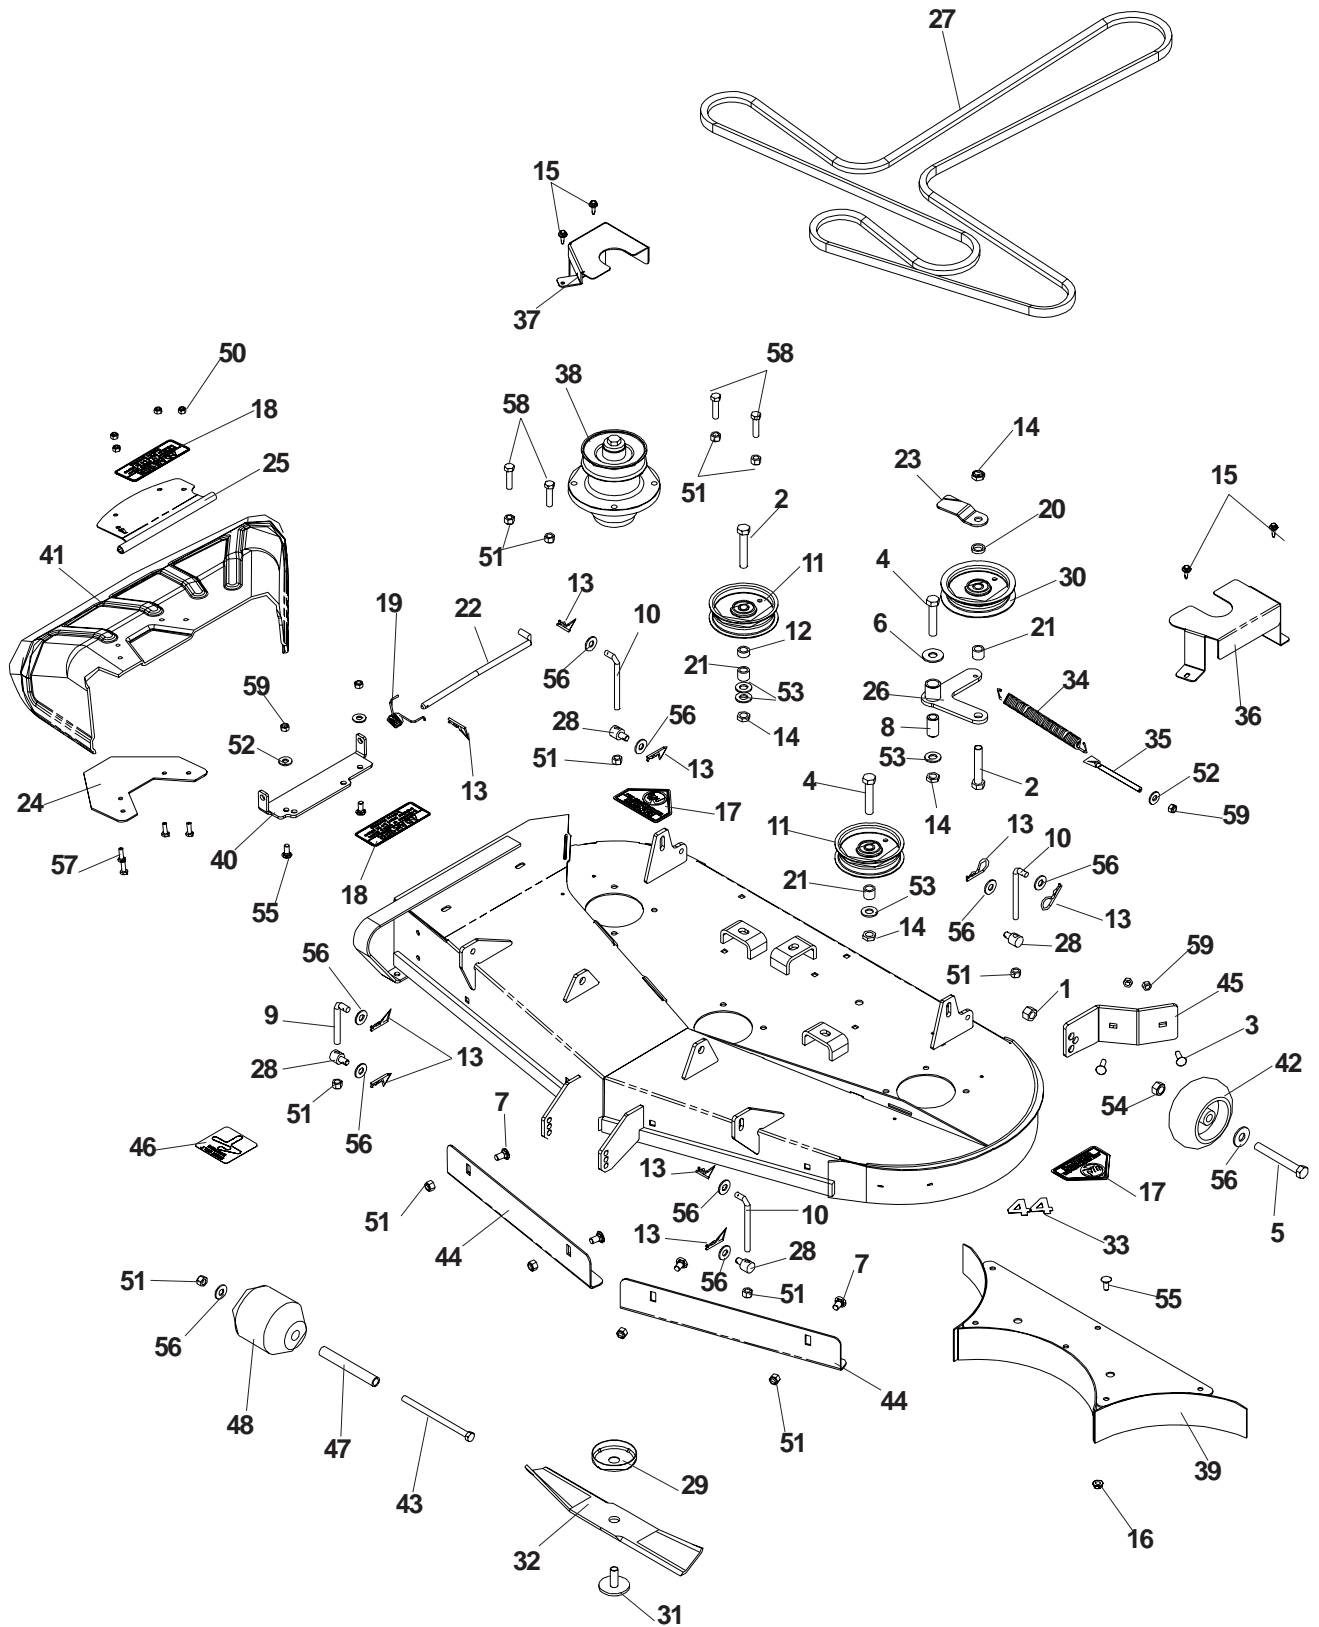

42" DECK ASSEMBLY

ITEM	PART NO.	QTY.	DESCRIPTION
1	539 108346	2	HHB, 1/2-13 X 2 1/2, GR5
2	539 109554	1	WASHER, 1/2
3	539 115220	1	BUSHING
4	539 115247	1	L-ROD, 3 1/8"
5	539 115249	3	L-ROD
6	539 115278	2	IDLER PULLEY
7	539 115501	8	HAIR PIN COTTER
8	539 115574	1	EYEBOLT, 5/16 X 3 1/2
9	539 115609	3	NUT, 1/2-13, NYLOC
10	539 115640	6	SCREW, 1/4-20 X 1/2
11	539 115647	1	STUD, 1/2-13 X 2
12	539 115648	6	SCREW, 5/16-18 X 1, TAP
13	539 115680	1	HAIR PIN COTTER
14	539 115697	1	DECAL, DANGER
15	539 115948	1	H.D. PULLEY SPACER
16	539 116010	1	TUBE
17	539 116351	1	BELT GUARD
18	539 118057	1	DECAL, BELT ROUTING
19	539 118179	4	SWIVEL
20	539 119843	2	BLADE, HI LIFT
21	539 119893	1	DECAL, 42
22	539 120920	1	SPRING, DECK BELT
23	539 120924	2	MOUNT, PULLEY GUARD
24	539 120925	2	PULLEY GUARD
25	532 174493	2	STRIPPER, DECK
26	532 198145	2	V-PULLEY
27	539 120982	1	IDLER ARM
28	532 177563	1	DEFLECTOR MOUNT
29	532 123713	1	SPRING, DEFLECTOR
30	532 131491	1	ROD, HINGE
31	532 159770	1	BAFFLE
32	532 192870	2	SPINDLE
33	532 105304	1	PLASTIC CAP
34	539 122734	1	V-BELT
35	539 118657	1	DECK W/DECALS
36	539 976979	4	NUT, 3/8-16, NYLOC
37	539 990188	1	WASHER, 5/16
38	539 990250	2	WASHER, 1/2, NARROW
39	539 990316	6	BOLT, 5/16-18 X 3/4, GR5
40	539 990517	8	WASHER, 3/8
41	539 990717	7	NUT, 5/16-18, NYLOC
42	532 400234	2	NUT, 9/16, CENTERLOCK, GR5
43	532 187690	2	SPACER, .675
44	532 174365	2	BOLT, 7/16, SPEC
	532 171859	1	DEFLECTOR SHIELD, 42 (NOT SHOWN)

44" DECK ASSEMBLY