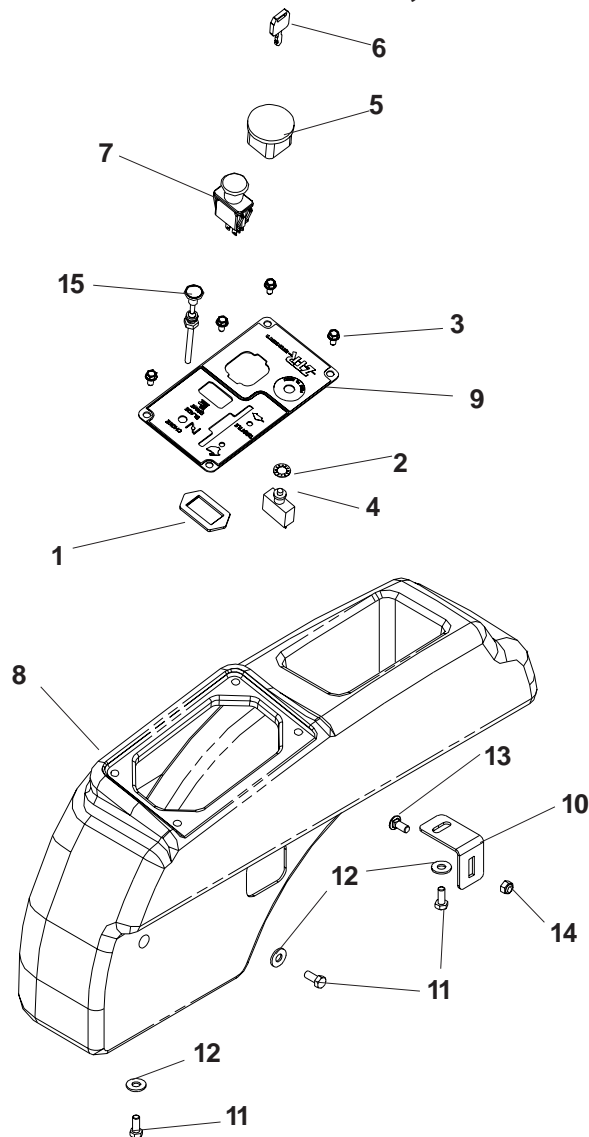

SEAT ASSEMBLY

SEAT ASSEMBLY

ITEM	PART NO.	QTY.	DESCRIPTION
1	539 108388	2	SCREW, 1/4-20 X 3/4, PAN HEAD
2	539 115609	3	NUT, 1/2-13, NYLOC
3	539 976935	4	HCS, 5/16-18 X 1 1/2, GR5
4	539 115674	8	NUT, 5/16-18
5	539 115768	1	LINK RETAINER
6	539 115789	8	WASHER, NYLON
7	539 117398	1	SEAT SWITCH
8	539 119884	3	SPRING CAP
9	539 120901	1	SEAT ASSEMBLY
10	539 121067	1	LANYARD, SEAT
11	539 121277	1	SEAT PIN
12	539 122632	3	SEAT SPRING
13	539 123533	1	SEAT PLATE
14	539 123597	2	SEAT PIVOT
15	539 976934	2	HHB, 5/16-18 X 3/4, GR5
16	539 990188	7	WASHER, 5/16
17	539 990316	5	BOLT, 5/16-18 X 3/4, GR5
18	539 990627	1	HHB, 5/16-18 X 1 1/4, GR5

CONSOLE

MODELS: 968999539, 968999546

ITEM	PART NO.	QTY.	DESCRIPTION
1	539 115208	1	BACKING PLATE
2	539 115586	1	LOCKWASHER, 5/16, INT EXT
3	539 115640	4	SCREW, 1/4-20 X 1/2
4	539 115850	1	CIRCUIT BREAKER
5	539 118848	1	IGNITION SWITCH
6	539 119002	1	IGNITION SWITCH KEY
7	539 120023	1	CLUTCH SWITCH
8	539 120906	1	FENDER, RIGHT
9	539 120978	1	CONTROL PANEL
10	539 121276	1	TANK BRACKET
11	539 976934	2	HHB, 5/16-18 X 3/4, GR5
12	539 990188	3	WASHER, 5/16
13	539 990316	1	BOLT, 5/16-18 X 3/4, GR5
14	539 990717	1	NUT, 5/16-18, NYLOC

CONSOLE

MODELS: 968999538, 968999547

ITEM	PART NO.	QTY.	DESCRIPTION
------	----------	------	-------------

1	539 115208	1	BACKING PLATE
2	539 115586	1	LOCKWASHER, 5/16, INT EXT
3	539 115640	4	SCREW, 1/4-20 X 1/2
4	539 115850	1	CIRCUIT BREAKER
5	539 118848	1	IGNITION SWITCH
6	539 119002	1	IGNITION SWITCH KEY
7	539 120023	1	CLUTCH SWITCH
8	539 120906	1	FENDER, RIGHT
9	539 121079	1	CONTROL PANEL
10	539 121276	1	TANK BRACKET
11	539 976934	3	HHB, 5/16-18 X 3/4, GR5
12	539 990188	3	WASHER, 5/16
13	539 990316	1	BOLT, 5/16-18 X 3/4, GR5
14	539 990717	1	NUT, 5/16-18, NYLOC
15	539 122736	1	PUSH/PULL CONTROL