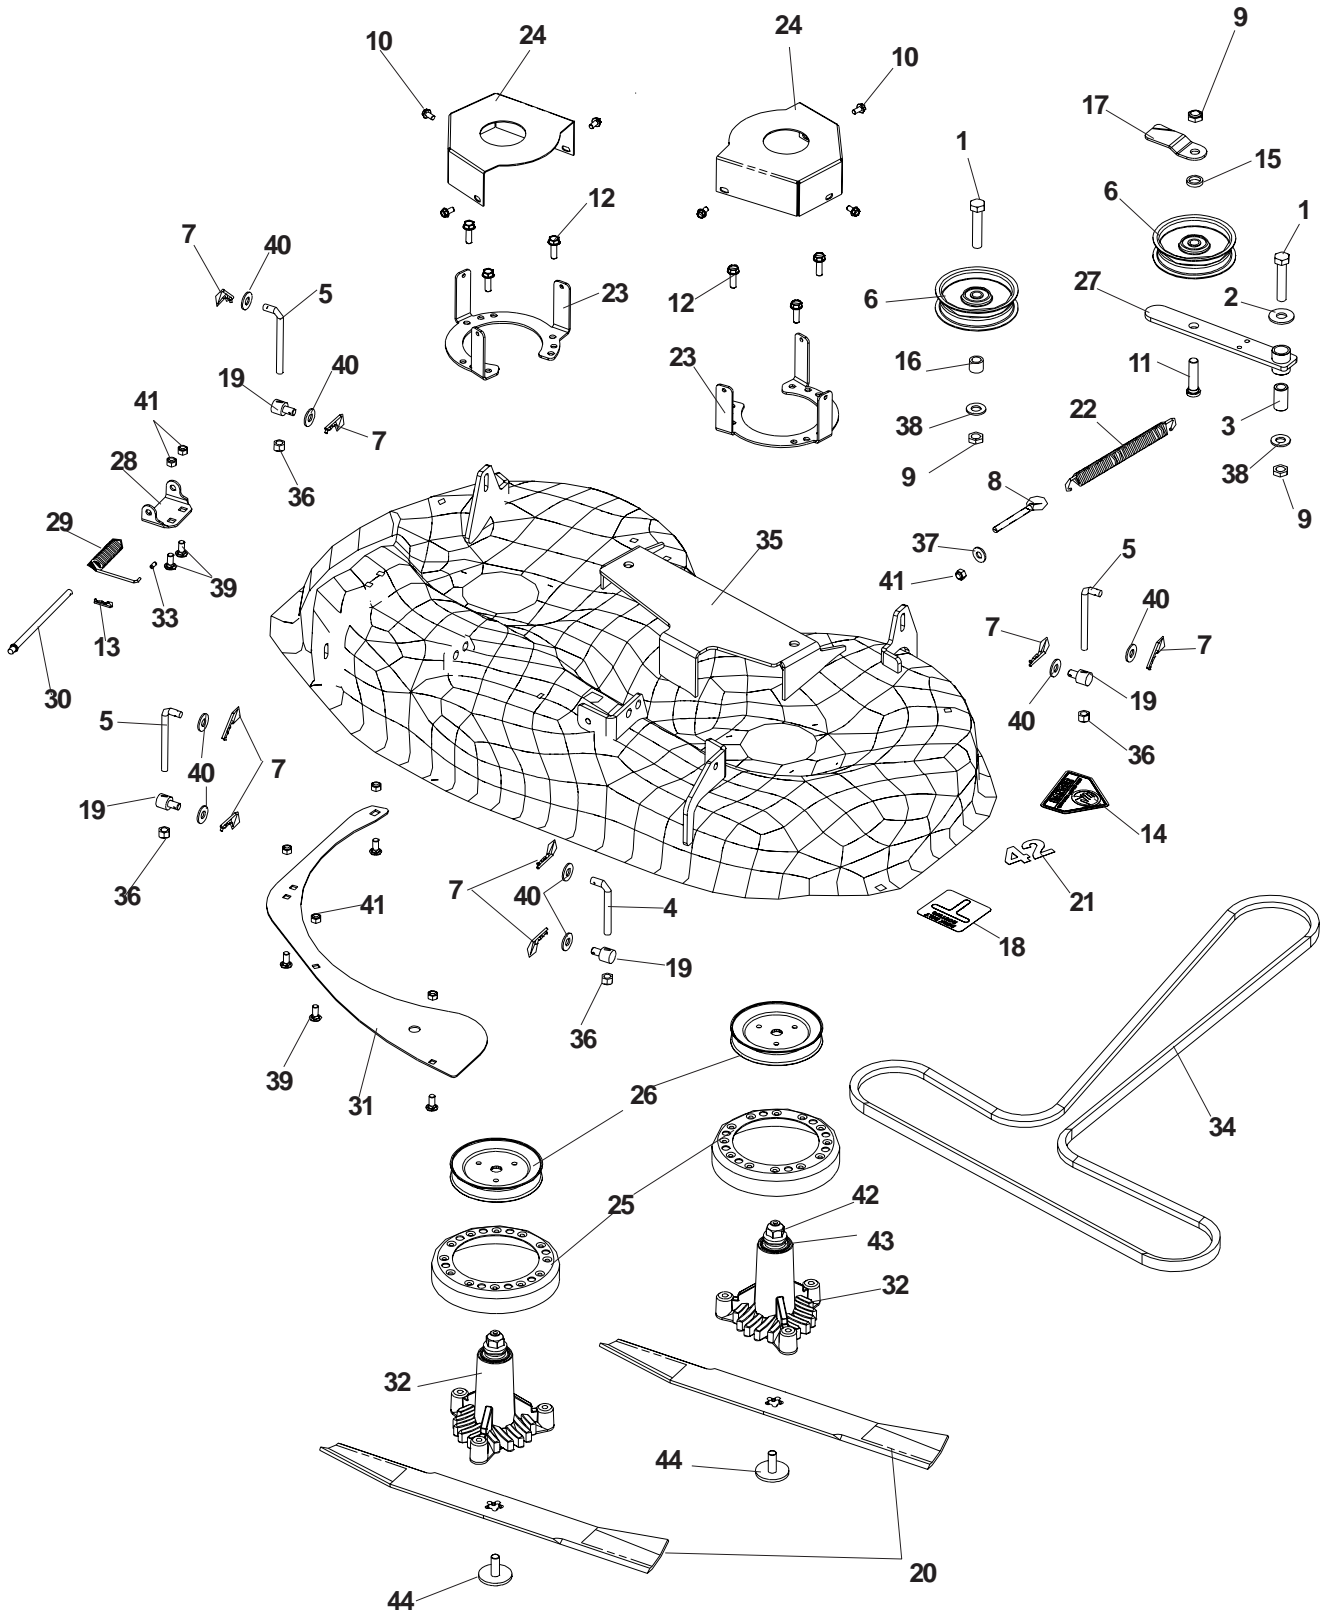

42" DECK ASSEMBLY

42" DECK ASSEMBLY

ITEM	PART NO.	QTY.	DESCRIPTION
1	539 108346	2	HHB, 1/2-13 X 2 1/2, GR5
2	539 109554	1	WASHER, 1/2
3	539 115220	1	BUSHING
4	539 115247	1	L-ROD, 3 1/8"
5	539 115249	3	L-ROD
6	539 115278	2	IDLER PULLEY
7	539 115501	8	HAIR PIN COTTER
8	539 115574	1	EYEBOLT, 5/16 X 3 1/2
9	539 115609	3	NUT, 1/2-13, NYLOC
10	539 115640	6	SCREW, 1/4-20 X 1/2
11	539 115647	1	STUD, 1/2-13 X 2
12	539 115648	6	SCREW, 5/16-18 X 1, TAP
13	539 115680	1	HAIR PIN COTTER
14	539 115697	1	DECAL, DANGER
15	539 115948	1	H.D. PULLEY SPACER
16	539 116010	1	TUBE
17	539 116351	1	BELT GUARD
18	539 118057	1	DECAL, BELT ROUTING
19	539 118179	4	SWIVEL
20	539 119843	2	BLADE, HI LIFT
21	539 119893	1	DECAL, 42
22	539 120920	1	SPRING, DECK BELT
23	539 120924	2	MOUNT, PULLEY GUARD
24	539 120925	2	PULLEY GUARD
25	532 174493	2	STRIPPER, DECK
26	532 198145	2	V-PULLEY
27	539 120982	1	IDLER ARM
28	532 177563	1	DEFLECTOR MOUNT
29	532 123713	1	SPRING, DEFLECTOR
30	532 131491	1	ROD, HINGE
31	532 159770	1	BAFFLE
32	532 192870	2	SPINDLE
33	532 105304	1	PLASTIC CAP
34	539 122734	1	V-BELT
35	539 118657	1	DECK W/DECALS
36	539 976979	4	NUT, 3/8-16, NYLOC
37	539 990188	1	WASHER, 5/16
38	539 990250	2	WASHER, 1/2, NARROW
39	539 990316	6	BOLT, 5/16-18 X 3/4, GR5
40	539 990517	8	WASHER, 3/8
41	539 990717	7	NUT, 5/16-18, NYLOC
42	532 400234	2	NUT, 9/16, CENTERLOCK, GR5
43	532 187690	2	SPACER, .675
44	532 174365	2	BOLT, 7/16, SPEC
	532 171859	1	DEFLECTOR SHIELD, 42 (NOT SHOWN)