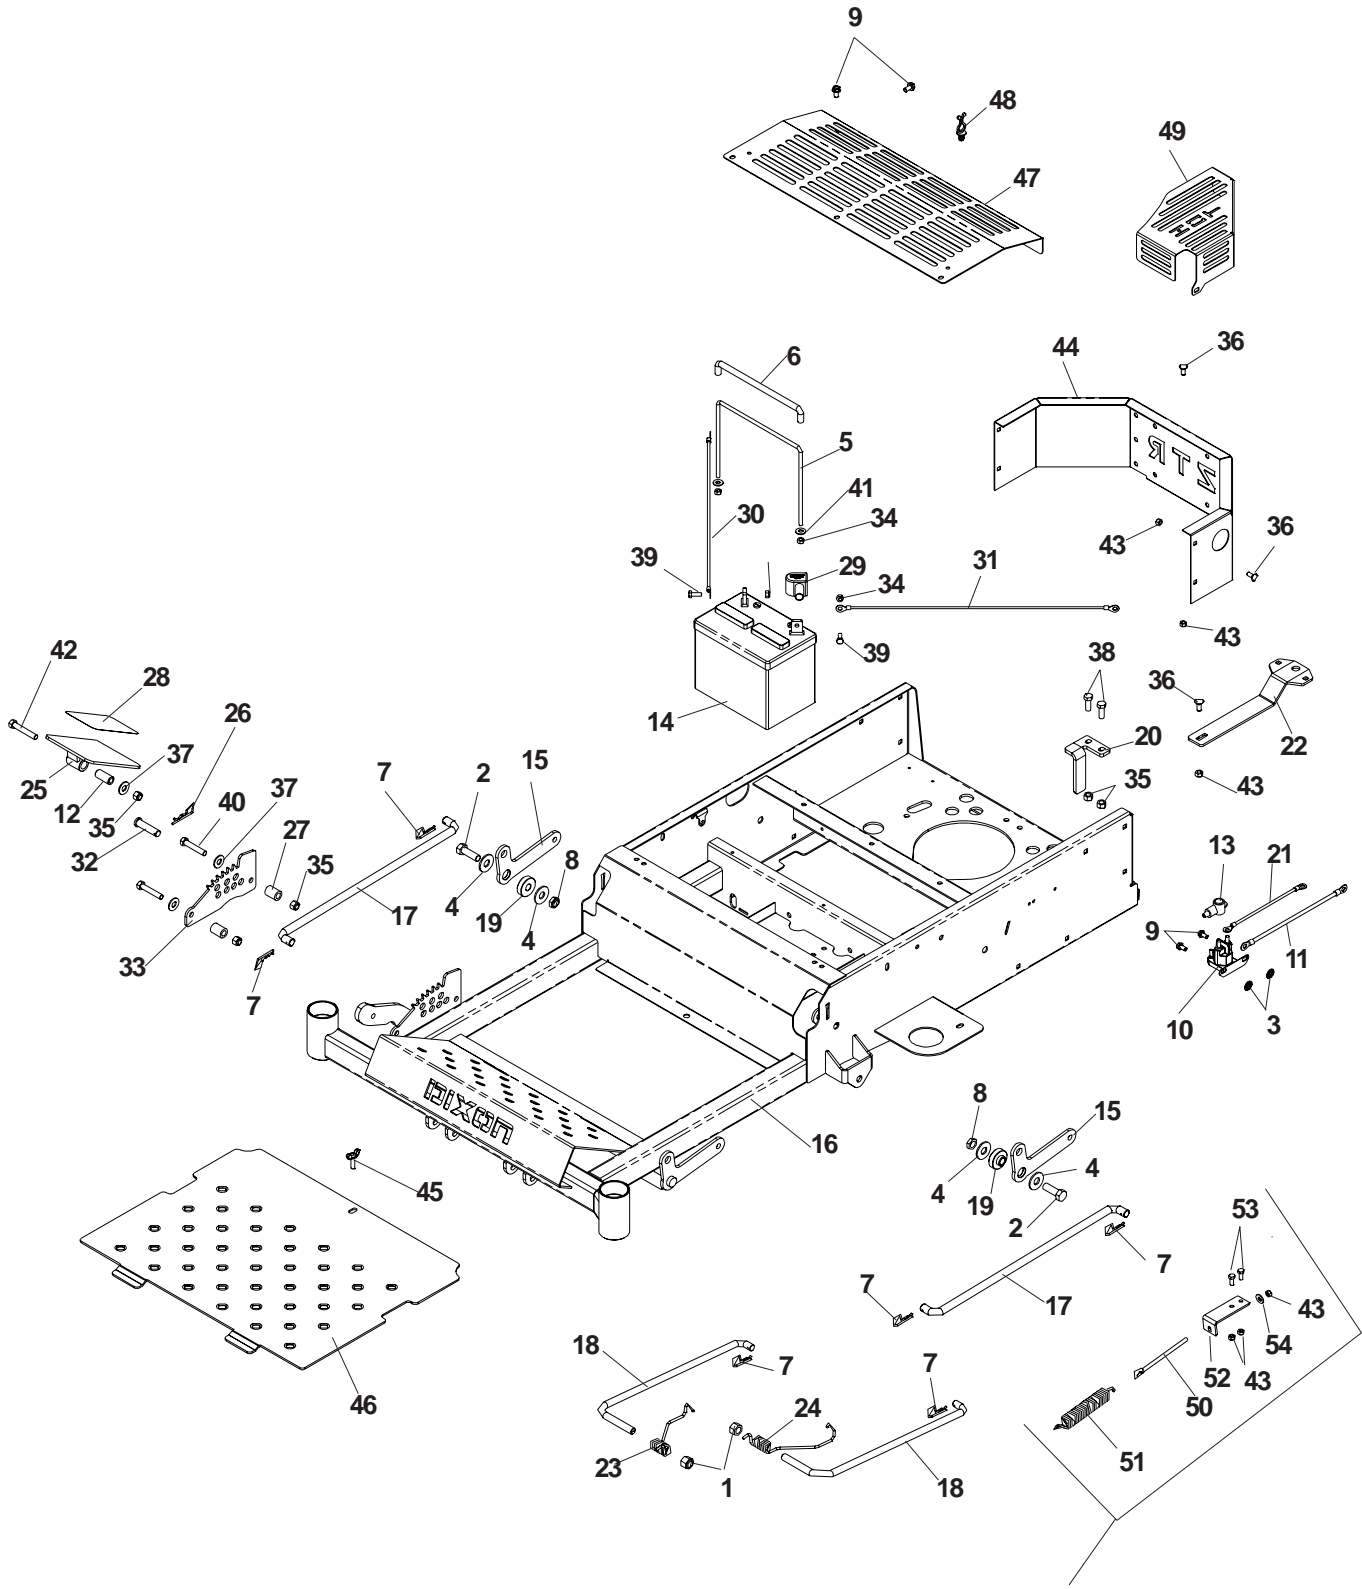

MAIN FRAME

MODELS: 968999538, 968999547 ONLY

MAIN FRAME

ITEM	PART NO.	QTY.	DESCRIPTION
1	539 101331	2	NUT, 1/2-13, NYLOC
2	539 108374	2	HHB, 1/2-13 X 1 1/2, GR5
3	539 109347	2	LOCKWASHER, 1/4, INT EXT
4	539 109554	4	WASHER, 1/2
5	539 115290	1	BATTERY TIE-DOWN
6	539 115291	1	TIE-DOWN INSULATOR
7	539 115501	6	HAIR PIN COTTER
8	539 115609	2	NUT, 1/2-13, NYLOC
9	539 115640	7	SCREW, 1/4-20 X 1/2
10	539 115774	1	SOLENOID
11	539 115799	1	BATTERY GROUND CABLE
12	539 115972	1	BUSHING
13	539 116400	1	TERMINAL COVER
14	539 117423	1	BATTERY, 12V
15	539 118135	2	REAR LIFT LINK
16	539 118140	1	FRAME
17	539 118147	2	LINK, DECK LIFT
18	539 118148	2	TRAILING ROD
19	539 118937	2	IDLER SPACER
20	539 120773	1	CLUTCH STOP
21	539 120796	1	CABLE
22	539 120917	1	BRACE
23	539 121036	1	SPRING, TORSION, RIGHT
24	539 121037	1	SPRING, TORSION, LEFT
25	539 121122	1	FOOT PEDAL
26	539 121221	1	HAIR PIN COTTER
27	539 121318	2	SPACER
28	539 121322	1	FOOT PAD
29	539 121331	1	TERMINAL COVER
30	539 121479	1	NEGATIVE CABLE, 20"
31	539 121480	1	POSITIVE CABLE, 20"
32	539 122628	1	CLEVIS PIN, 1/2 X 2
33	539 123479	1	LIFT QUADRANT
34	539 976978	4	NUT, 1/4-20, NYLOC
35	539 976979	5	NUT, 3/8-16, NYLOC
36	539 990316	13	BOLT, 5/16-18 X 3/4, GR5
37	539 990517	3	WASHER, 3/8
38	539 990563	2	HHB, 3/8-16 X 1, GR5
39	539 990580	2	HHB, 1/4-20 X 3/4, GR5
40	539 990588	2	HHB, 3/8-16 X 2
41	539 990598	2	WASHER, 1/4
42	539 990629	1	HHB, 3/8-16 X 2 1/4, GR5
43	539 990717	17	NUT, 5/16-18, NYLOC
44	539 123540	1	REAR CHANNEL, MODELS:968999539, 968999546
	539 123564	1	REAR CHANNEL, MODEL: 968999538
	539 123554	1	REAR CHANNEL, MODEL: 968999547
45	539 118691	1	SCREW, 1/4-20 X 3/4, WING
46	539 123483	1	FOOT PLATE
47	539 120912	1	FAN GUARD
48	539 122689	1	LINK RETAINER
49	539 121001	1	HEAT SHEILD, MUFFLER, MODELS: 968999539, 968999546
50	539 115575	1	EYEBOLT, 5/16 X 6
51	539 116291	1	SPRING
52	539 121093	1	SPING ANCHOR
53	539 976934	2	HHB, 5/16-18 X 1 1/2, GR5
54	539 990188	3	WASHER, 5/16