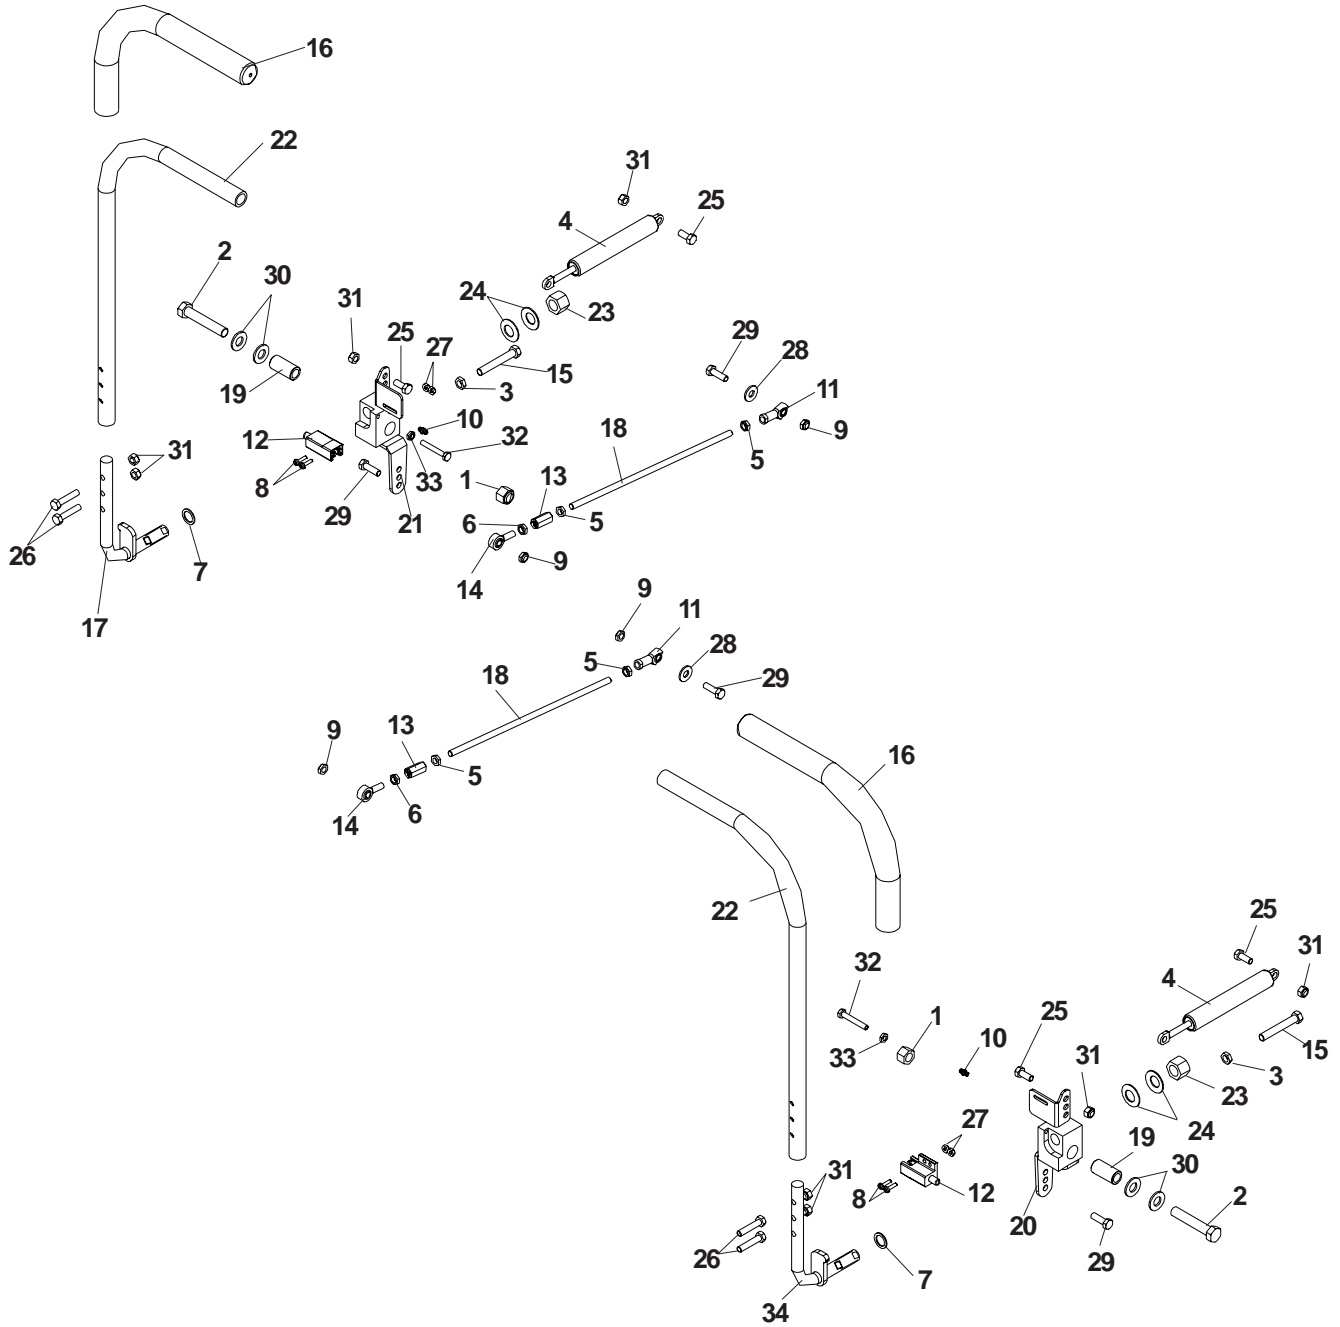

MOTION CONTROL

MOTION CONTROL

ITEM	PART NO.	QTY.	DESCRIPTION
1	539 101331	2	NUT, 1/2-13, NYLOC
2	539 101332	2	HHB, 1/2-13 X 2 3/4, GR5
3	539 109332	2	NUT, 3/8-16, JAM
4	539 114453	2	DAMPER, DUAL ACTION
5	539 115502	4	NUT, 5/16-24, JAM
6	539 115534	2	NUT, 5/16-24, JAM, LH THD
7	539 115570	2	WASHER, 5/8
8	539 115573	4	SCREW, #10-24 X 5/8, PAN
9	539 115617	6	NUT, 5/16-18, NYLOC
10	539 115638	2	GREASE ZERK
11	539 115729	2	ROD END, RIGHT
12	539 115802	2	DECK SWITCH
13	539 116689	2	ROD END COUPLER
14	539 116690	2	ROD END, LEFT
15	539 117713	2	HHB, 3/8-16 X 2 1/2, GR5, ALL THD
16	539 120899	2	GRIP
17	539 120910	1	LOWER LEVER, RIGHT
18	539 120915	2	ROD
19	539 120956	2	BUSHING
20	539 120983	1	PIVOT
21	539 120984	1	PIVOT, RIGHT
22	539 121031	2	LEVER, UPPLER
23	539 110340	2	NUT, 5/8-11, NYLOC
24	539 911121	4	WASHER, 5/8, BELLEVILLE
25	539 976934	4	HHB, 5/16-18 X 3/4, GR5
26	539 976935	4	HHB, 5/16-18 X 1 1/2, GR5
27	539 976977	4	NUT, 10-24, NYLOC
28	539 990188	2	WASHER, 5/16
29	539 990209	4	HHB, 5/16-18 X 1, GR5
30	539 990250	4	WASHER, 1/2, NARROW
31	539 990717	12	NUT, 5/16-18, NYLOC
32	539 991003	2	HHB, 1/4-20 X 1 3/4, GR5
33	539 991112	2	NUT, 1/4-20, JAM
34	539 121138	1	LOWER LEVER, LEFT