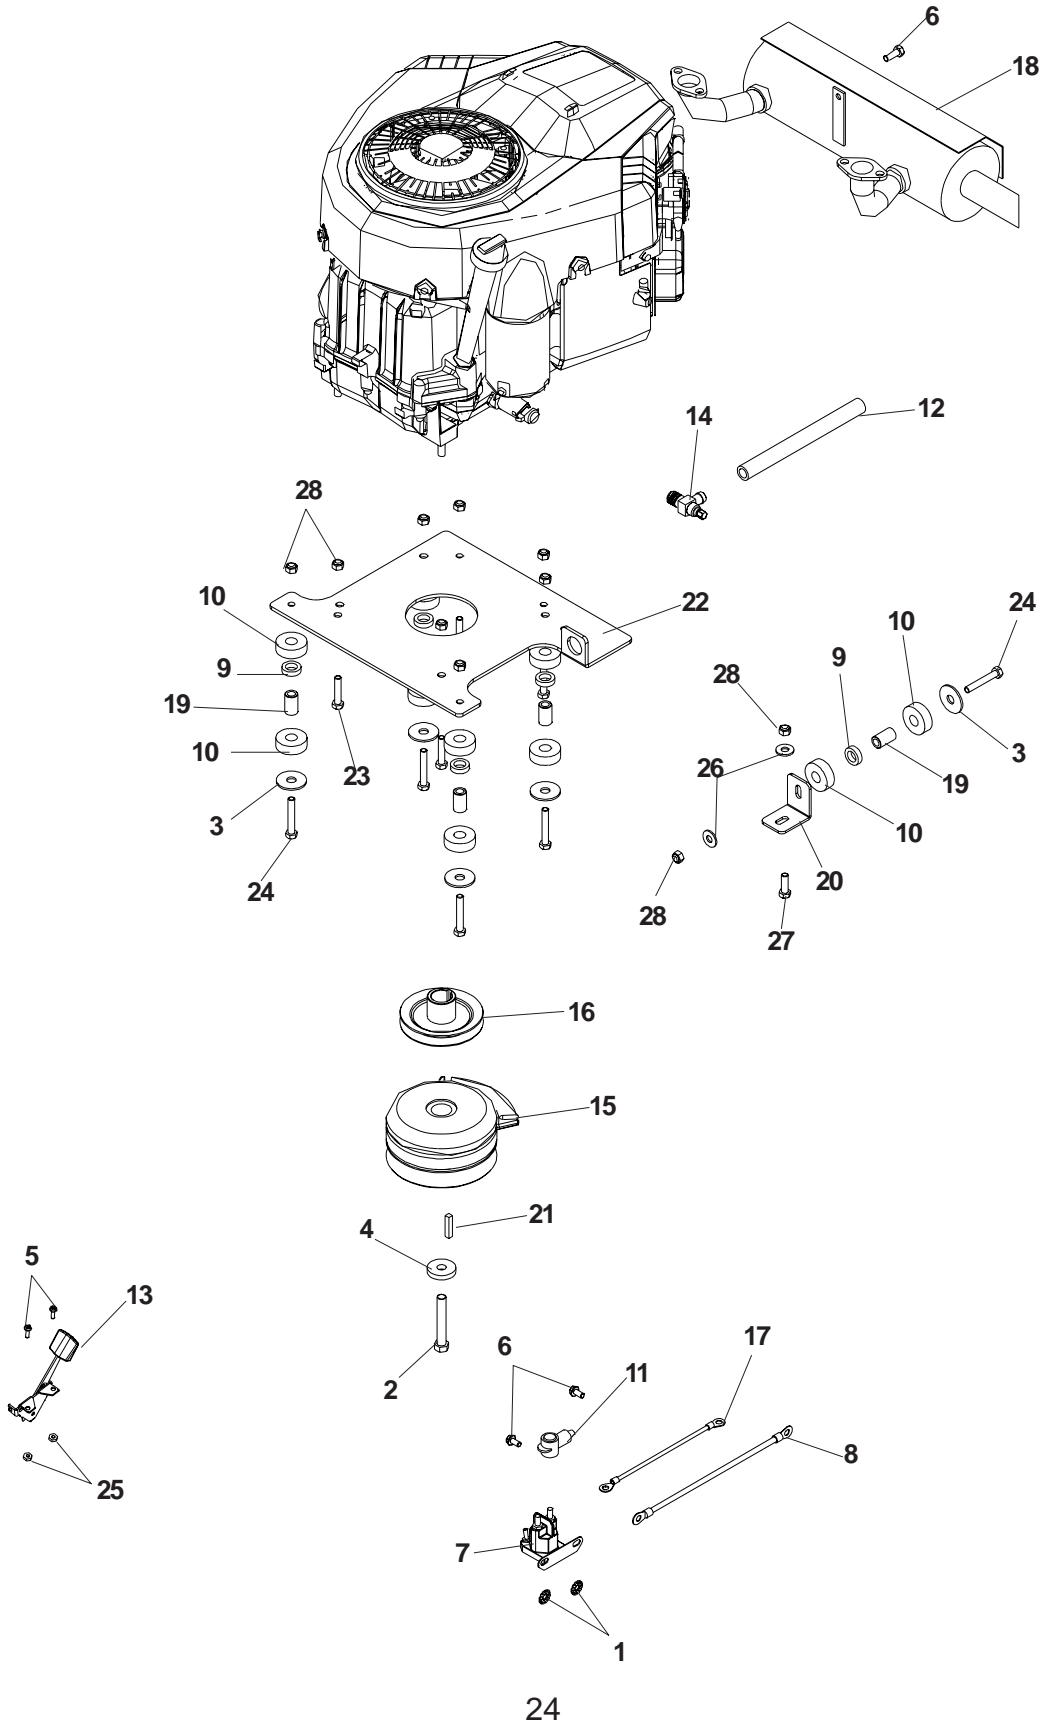

ENGINE ASSEMBLY BRIGGS & STRATTON 22 HP

MODEL: 968999547

ENGINE ASSEMBLY BRIGGS & STRATTON 22 HP

MODEL: 968999547

ITEM	PART NO.	QTY.	DESCRIPTION
1	539 109347	3	LOCKWASHER, 1/4, INT EXT
2	539 110065	1	HHB, 7/16-20 X 2 3/4, GR5
3	539 115516	5	WASHER, 7/16
4	539 115546	1	WASHER, .445
5	539 115573	2	SCREW, #10-24 X 5/8, PAN
6	539 115640	2	SCREW, 1/4-20 X 1/2
7	539 115774	1	SOLENOID
8	539 115799	1	BATTERY GROUND CABLE
9	539 116377	5	ISO-MOUNT INSERT
10	539 116378	10	ISO-MOUNT BUSHING
11	539 116400	1	TERMINAL COVER, SM
12	539 117429	1	OIL DRAIN HOSE
13	539 118816	1	THROTTLE CABLE
14	539 118893	1	OIL DRAIN
15	539 120756	1	CLUTCH
16	539 120757	1	ENGINE PULLEY
17	539 120796	1	CABLE
18	539 121325	1	MUFFLER
19	539 121367	5	ISO-MOUNT BUSHING
20	539 121368	1	ISO-MOUNT, BRACKET
21	539 122579	1	KEY, 1/4 X 1 1/4
22	539 123561	1	ISO-MOUNT
23	539 976935	4	HHB, 5/16-18 X 1 1/2, GR5
24	539 976937	5	HHB, 5/16-18 X 2, GR5
25	539 976977	2	NUT, 10-24, NYLOC
26	539 990188	2	WASHER, 5/16
27	539 990209	1	HHB, 5/16-18 X 1, GR5
28	539 990717	15	NUT, 5/16-18, NYLOC