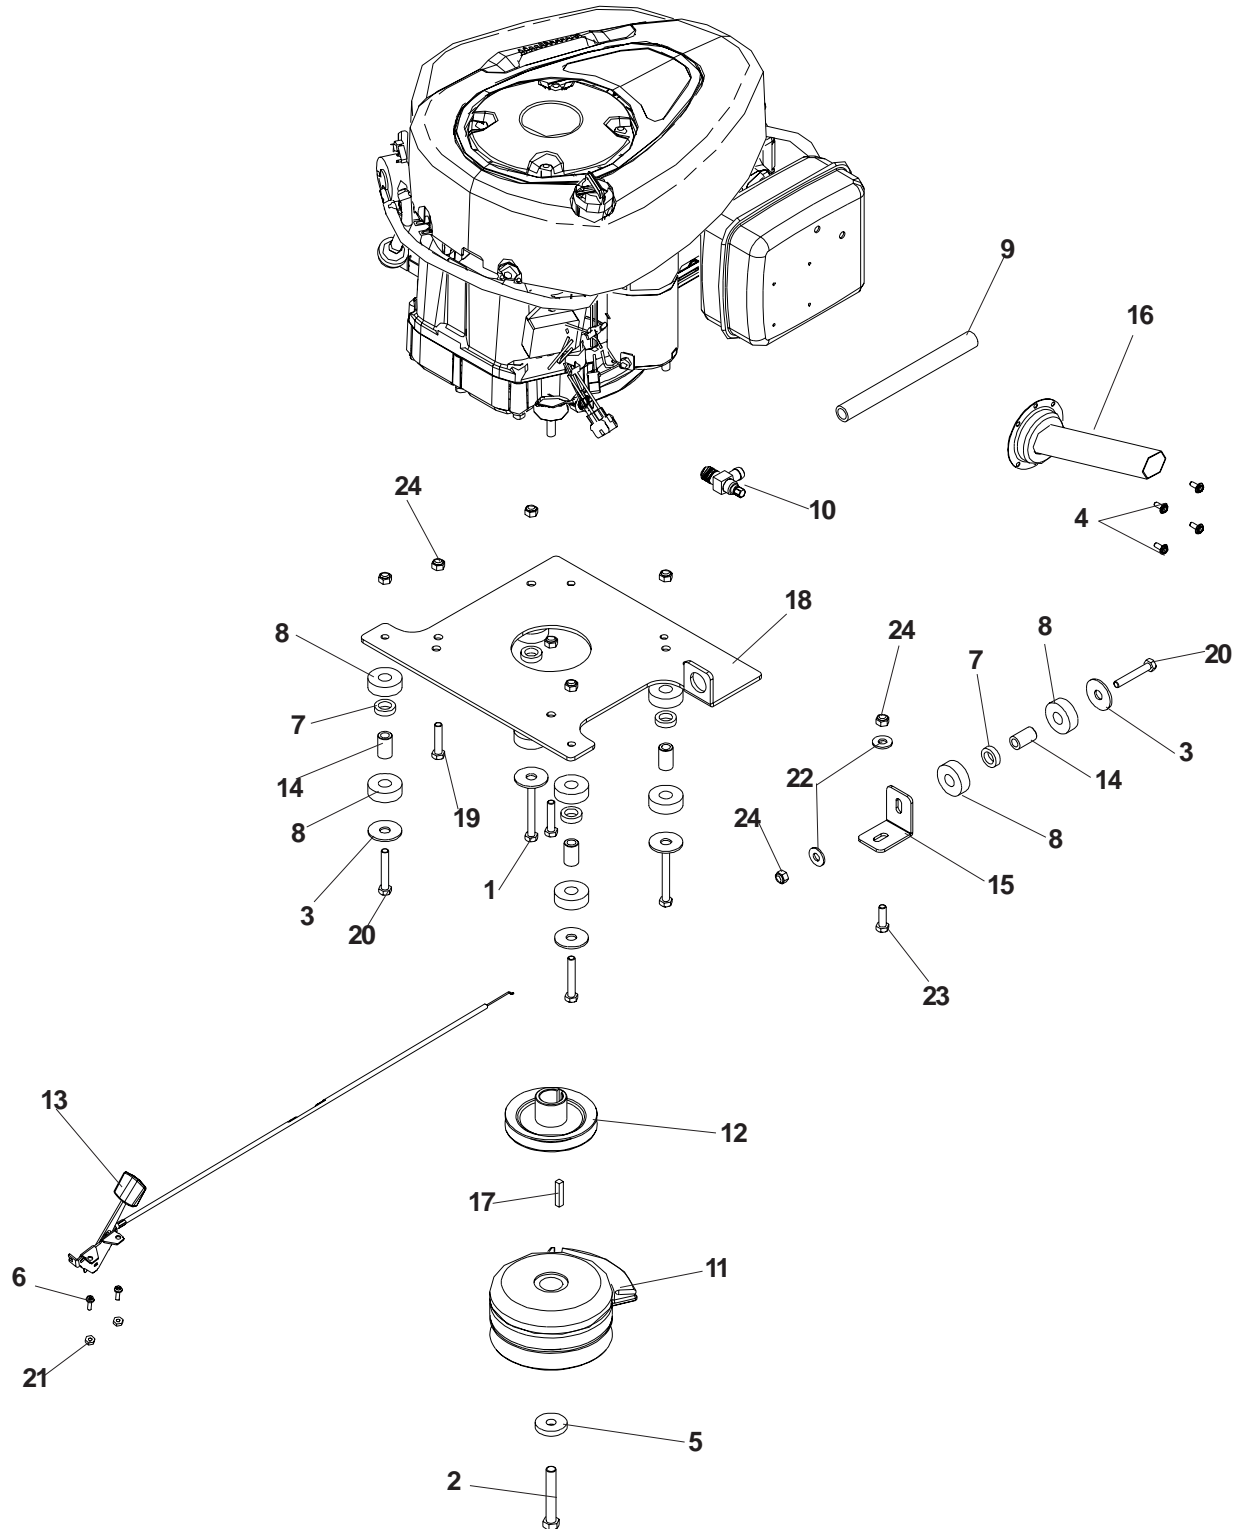

ENGINE ASSEMBLY BRIGGS & STRATTION 16 HP

MODELS: 968999539, 968999546

ENGINE ASSEMBLY BRIGGS & STRATTION 16 HP

MODELS: 968999539, 968999546

ITEM	PART NO.	QTY.	DESCRIPTION
1	539 101721	2	HHB, 5/16-18 X 2 3/4, GR5
2	539 110065	1	HHB, 7/16-20 X 2 3/4, GR5
3	539 115516	5	WASHER, 7/16
4	539 115537	4	SCREW, #10-16 X 1/2, TAP
5	539 115546	1	WASHER
6	539 115573	2	SCREW, #10-24 X 5/8, PAN
7	539 116377	5	ISO-MOUNT INSERT
8	539 116378	10	ISO-MOUNT BUSHING
9	539 117429	1	OIL DRAIN HOSE
10	539 118893	1	OIL DRAIN
11	539 120756	1	CLUTCH
12	539 120757	1	ENGINE PULLEY
13	539 121316	1	THROTTLE CABLE
14	539 121367	5	ISO-MOUNT BUSHING
15	539 121368	1	ISO-MOUNT, BRACKET
16	539 121371	1	MUFFLER EXTENSION
17	539 122579	1	KEY, 1/4 X 1 1/4
18	539 123561	1	ISO-MOUNT
19	539 976935	2	HHB, 5/16-18 X 1 1/2, GR5
20	539 976937	3	HHB, 5/16-18 X 2, GR5
21	539 976977	2	NUT, 10-24, NYLOC
22	539 990188	2	WASHER, 5/16
23	539 990209	1	HHB, 5/16-18 X 1, GR5
24	539 990717	3	NUT, 5/16-18, NYLOC