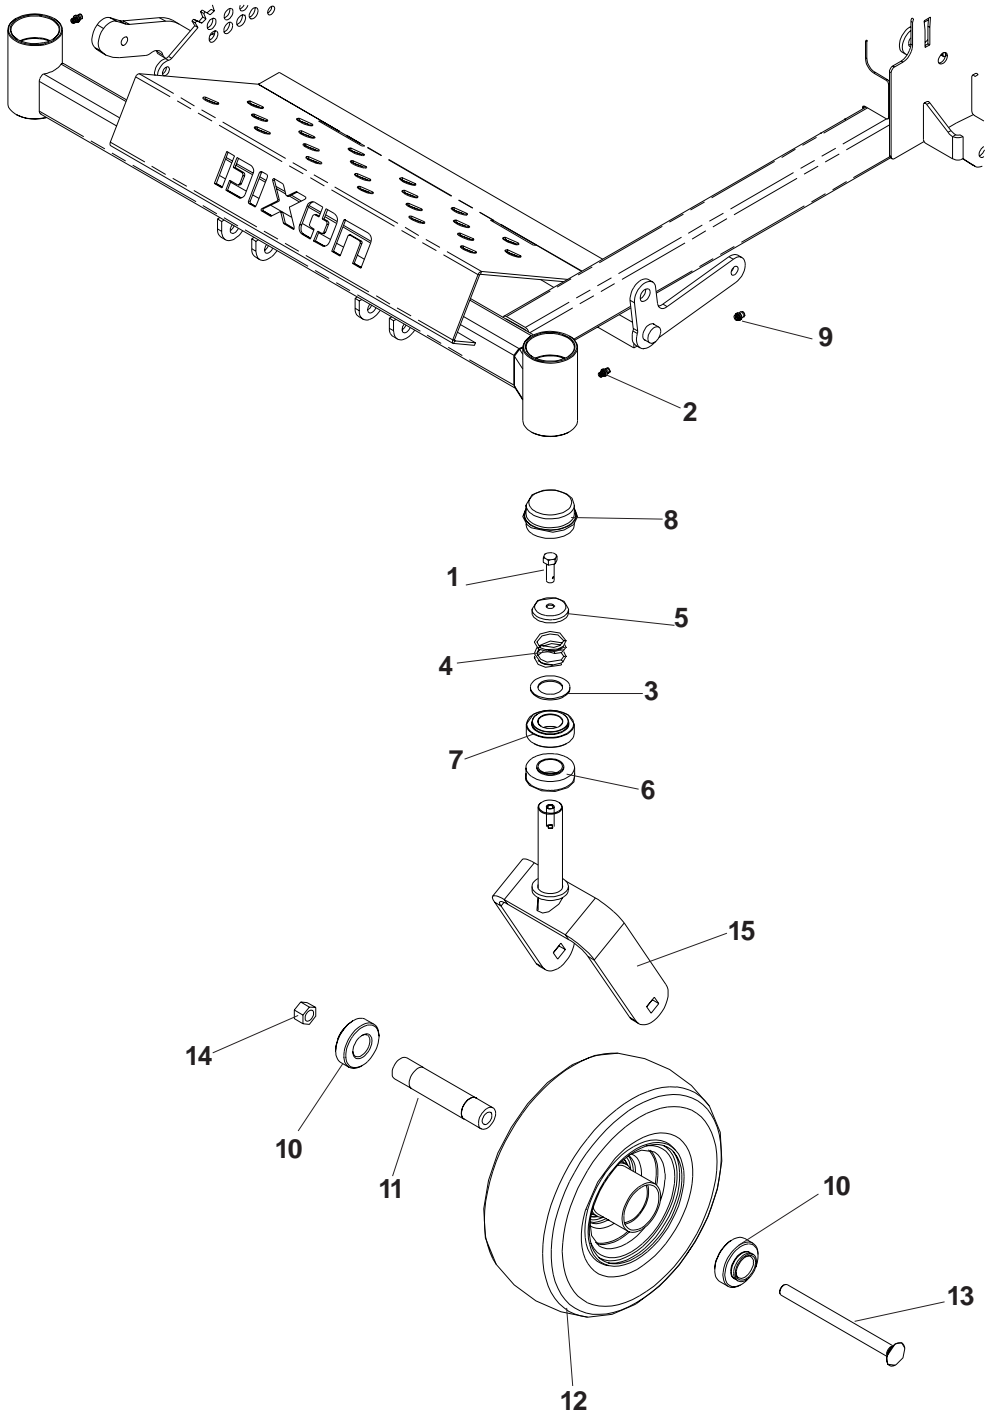

CASTER ARM ASSEMBLY

CASTER ARM ASSEMBLY

ITEM	PART NO.	QTY.	DESCRIPTION
1	539 115566	2	HHB, 5/16-18 X 1, W/NYLOC, GR5
2	539 115638	2	GREASE ZERK
3	539 115675	2	WASHER, 1"
4	539 115747	2	CASTER SPRING
5	539 115749	2	CASTER PLUG
6	539 115750	2	BEARING
7	539 117901	2	CASTER BUSHING
8	539 118771	2	BEARING DUST CAP
9	539 118928	2	GREASE ZERK, 1/4
10	539 119759	4	BEARING, ECC LOCK
11	539 120124	2	TUBE
12	539 120125	2	CASTER WHEEL & TIRE
13	539 121159	2	BOLT, 1/2-13 X 6 1/2, CARRIAGE, GR5
14	539 121591	2	NUT, 1/2-13, NYLOC
15	539 123593	2	CASTER

SEAT ASSEMBLY

SEAT ASSEMBLY

ITEM	PART NO.	QTY.	DESCRIPTION
1	539 108388	2	SCREW, 1/4-20 X 3/4, PAN HEAD
2	539 115609	3	NUT, 1/2-13, NYLOC
3	539 976935	4	HCS, 5/16-18 X 1 1/2, GR5
4	539 115674	8	NUT, 5/16-18
5	539 115768	1	LINK RETAINER
6	539 115789	8	WASHER, NYLON
7	539 117398	1	SEAT SWITCH
8	539 119884	3	SPRING CAP
9	539 120901	1	SEAT ASSEMBLY
10	539 121067	1	LANYARD, SEAT
11	539 121277	1	SEAT PIN
12	539 122632	3	SEAT SPRING
13	539 123533	1	SEAT PLATE
14	539 123597	2	SEAT PIVOT
15	539 976934	2	HHB, 5/16-18 X 3/4, GR5
16	539 990188	7	WASHER, 5/16
17	539 990316	5	BOLT, 5/16-18 X 3/4, GR5
18	539 990627	1	HHB, 5/16-18 X 1 1/4, GR5