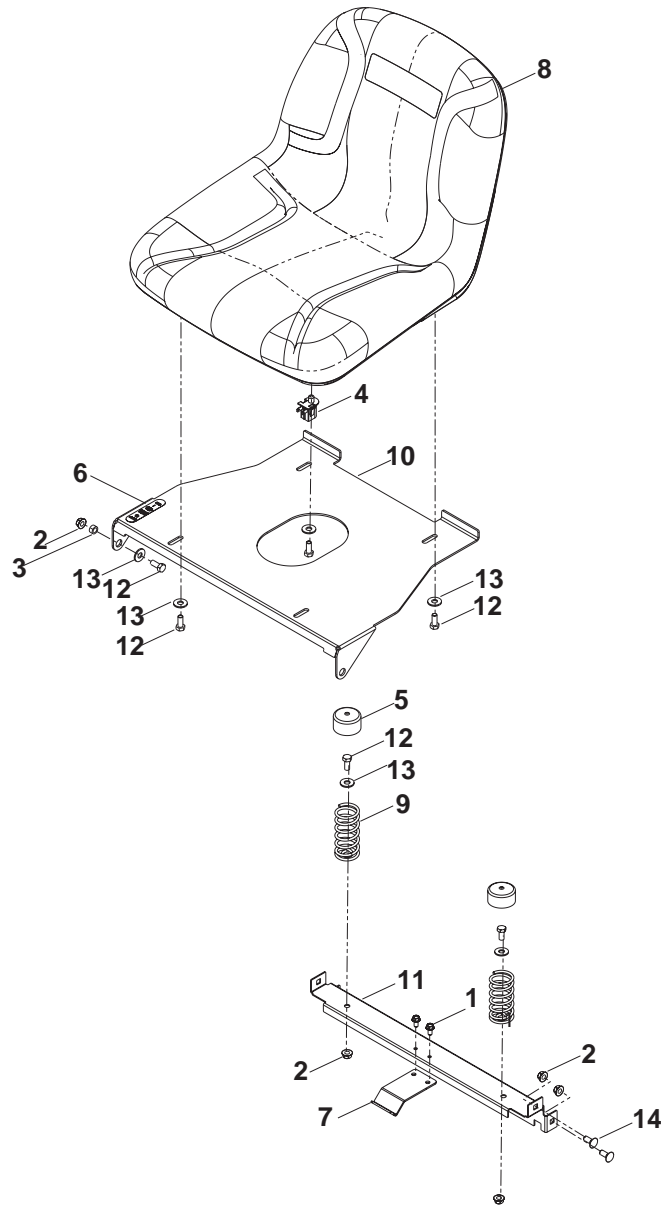

SEAT ASSEMBLY

ITEM	QTY	P/N	DESCRIPTION
1	2	539 115640	1/4-20x1/2 SCREW
2	8	539 115674	5/16-18 HEX FLANGE NUT
3	2	539 116091	SPACER
4	1	539 119741	SEAT SWITCH
5	2	539 119884	SPRING CAP
6	1	539 120006	DECAL, PARK BRAKE
7	1	539 120181	HOLD DOWN

ITEM	QTY	P/N	DESCRIPTION
8	1	539 120529	SEAT
9	2	539 122632	SEAT SPRING
10	1	539 123519	SEAT PLATE
11	1	539 123526	CROSS MEMBER
12	6	539 976934	5/16-18x.75 HHB GR 5
13	6	539 990188	5/16 FLAT WASHER
14	4	539 990316	5/16-18x 1/2 GR5 ZD