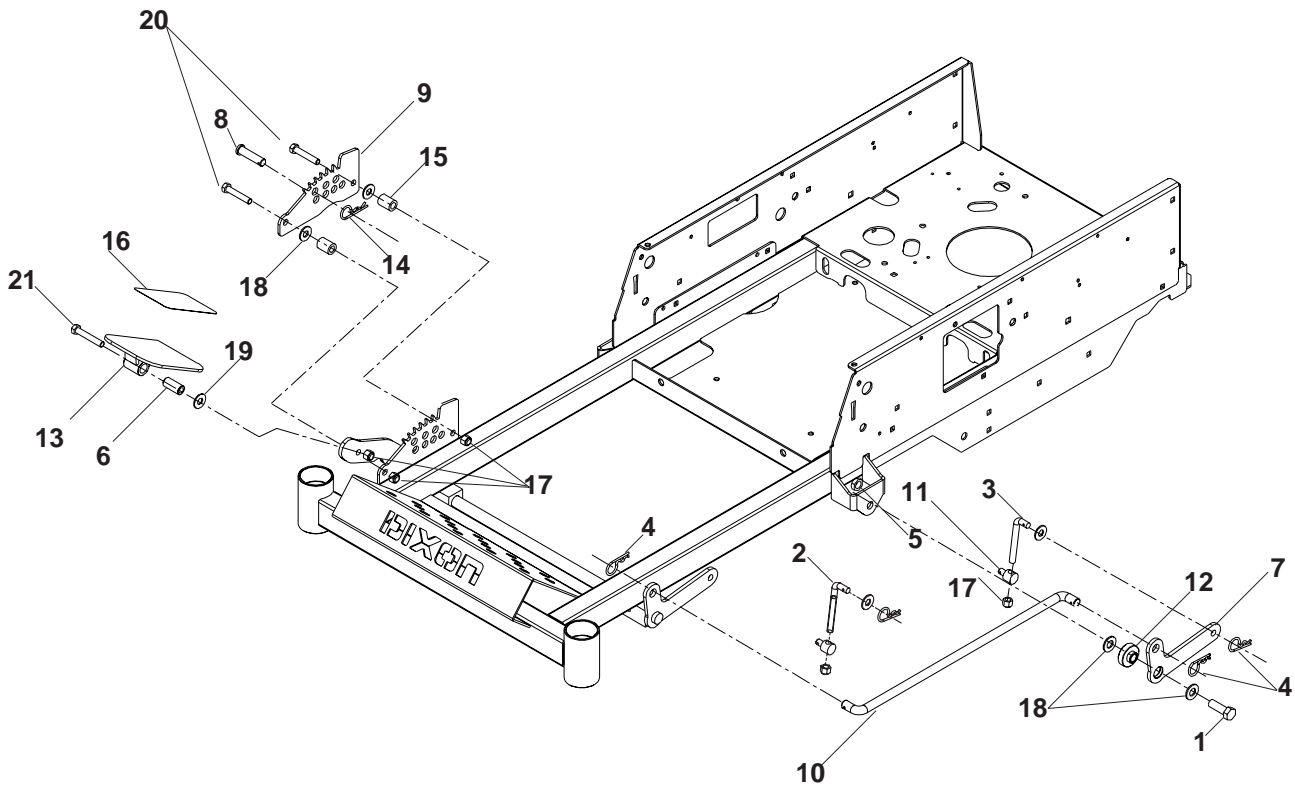

DECK LIFT ASSEMBLY

ITEM	QTY	P/N	DESCRIPTION
1	2	108374	1/2-13X1 1/2 HHB GR 5
2	2	115247	L-ROD 3 3/8"
3	2	115658	L-ROD 3 1/2"
4	7	115501	HAIR PIN
5	2	115609	1/2-13 HEX NUT W/NYLOK
6	1	115972	BUSHING
7	2	118135	REAR LIFT LINK
8	1	122628	CLEVIS PIN
9	1	123479	LIFT QUADRANT
10	2	118147	LINK, DECK LIFT
11	2	118179	SWIVEL

ITEM	QTY	P/N	DESCRIPTION
12	2	118937	IDLER SPACER
13	1	121122	FOOT PEDAL PLATED
14	1	121221	STAINLESS HAIR PIN
15	2	121318	SPACER
16	1	121322	FOOT PAD
17	7	976979	3/8-16 HEX NUT W/NYLOK
18	5	990250	1/2 FLAT WASHER NARROW
19	4	990517	3/8 FLAT WASHER
20	2	990588	3/8-16X2 HHB
21	1	990629	3/8-16X2 1/4 HHB GR 5