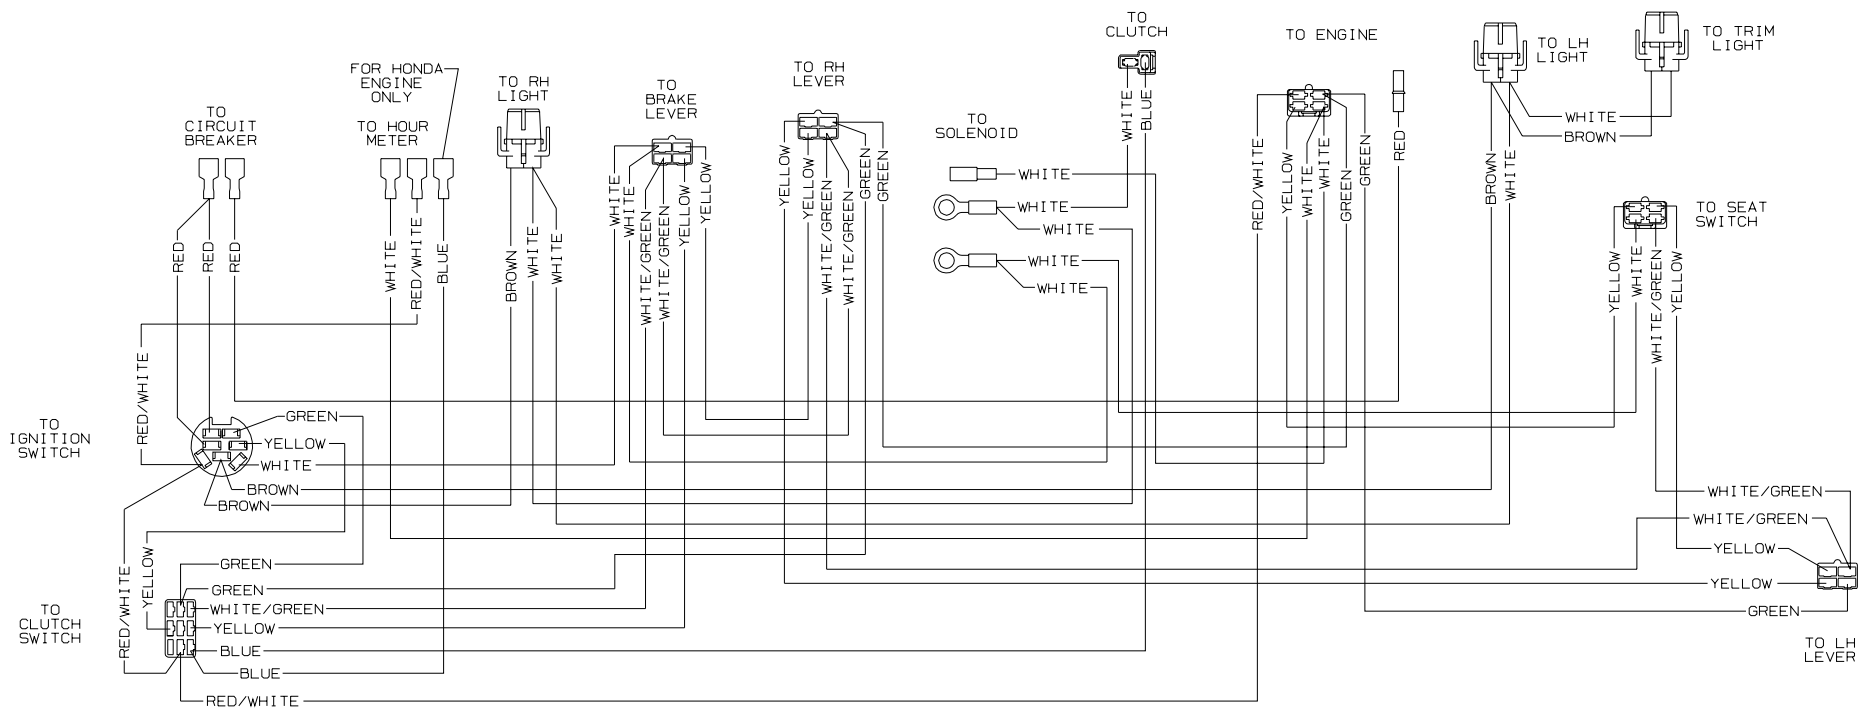

**2006 PRODUCTION**

**KODIAK ELS-60 MOWER DECK**

KODIAK WIRE LOOM - 18769  
 ENGINE GROUND CABLE - 4216  
 BATTERY GROUND CABLE - 10187  
 SEAT SWITCH ADAPTER - 18804

CLUTCH GROUND CABLE  
 BRIGGS ELS, KAWASAKI, KOHLER & HONDA - 4216

BATTERY CABLE  
 BRIGGS & KAWASAKI - 16170  
 KOHLER & HONDA - 2110

SOLENOID TO STARTER CABLE  
 BRIGGS & KAWASAKI - 17682

OIL PRESSURE SWITCH WIRE  
 BRIGGS 21 HP & KAWASAKI - 18163  
 BRIGGS ELS & HONDA - 18175

KOHLER ADAPTER - 18157  
 HONDA ADAPTER - 18158  
 KAWASAKI ADAPTER - 18159  
 BRIGGS 21 HP ADAPTER - 18160  
 BRIGGS ELS ADAPTER - 18815  
 CHARGE-N-HOLD WIRE HARNESS - 78012