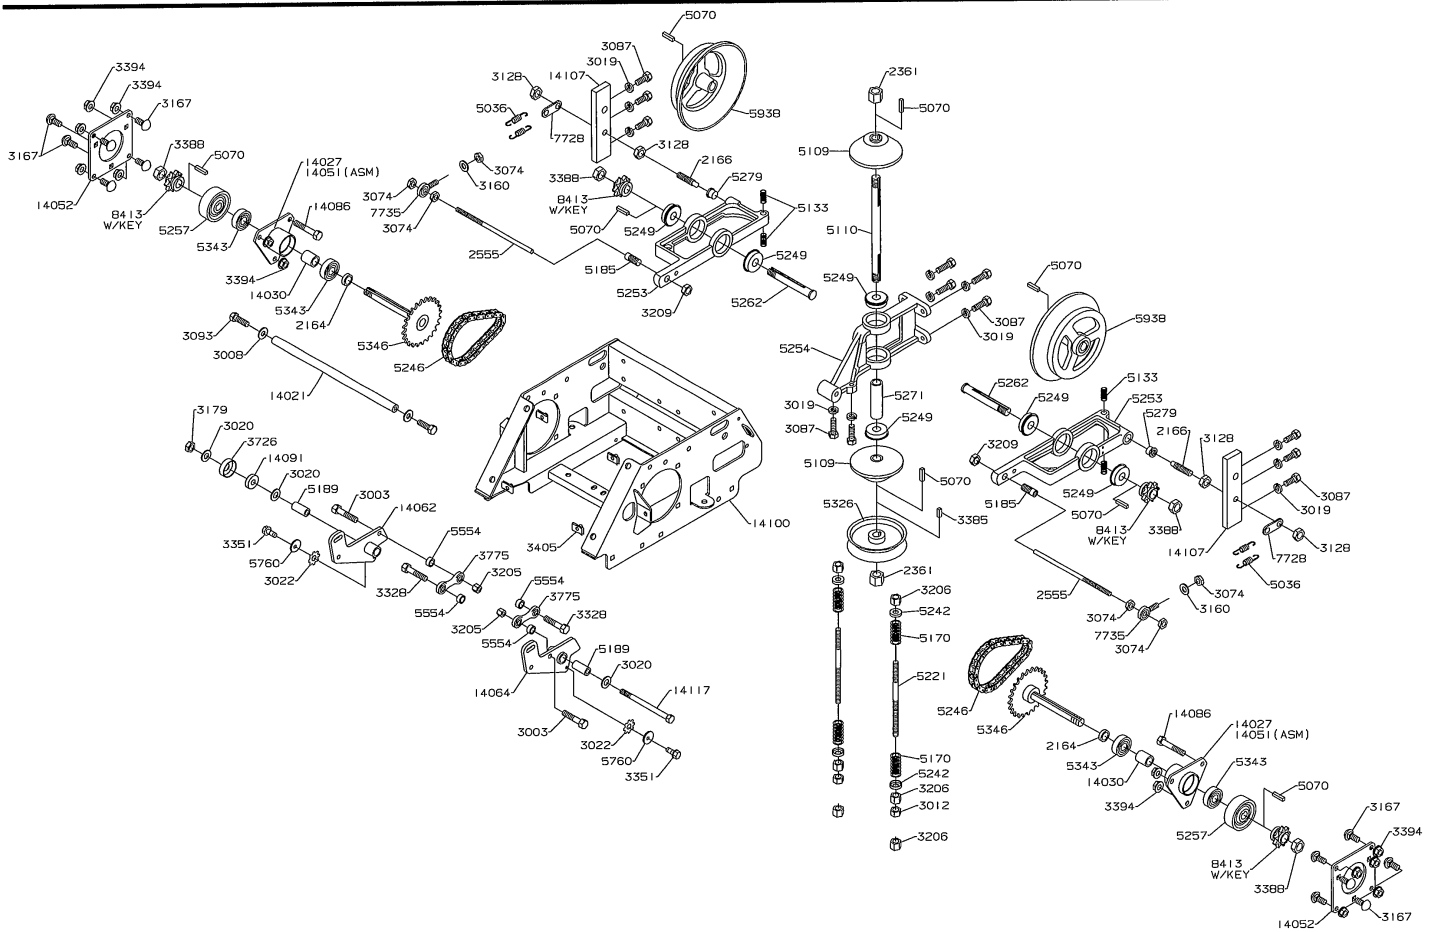

2006 PRODUCTION

ZEETER CHASSIS

2006 PRODUCTION

ZEETER TRANSAXLE

2006 PRODUCTION

30" ZEETER MOWER DECK

2006 PRODUCTION

ZEETER WIRING

WIRE LOOM - 14196
 (INCLUDES SOL. TO STARTER 4210)

BATTERY CABLE - 4465
 BATTERY GROUND CABLE - 4216
 CHARGE-N-HOLD WIRE HARNESS - 78012