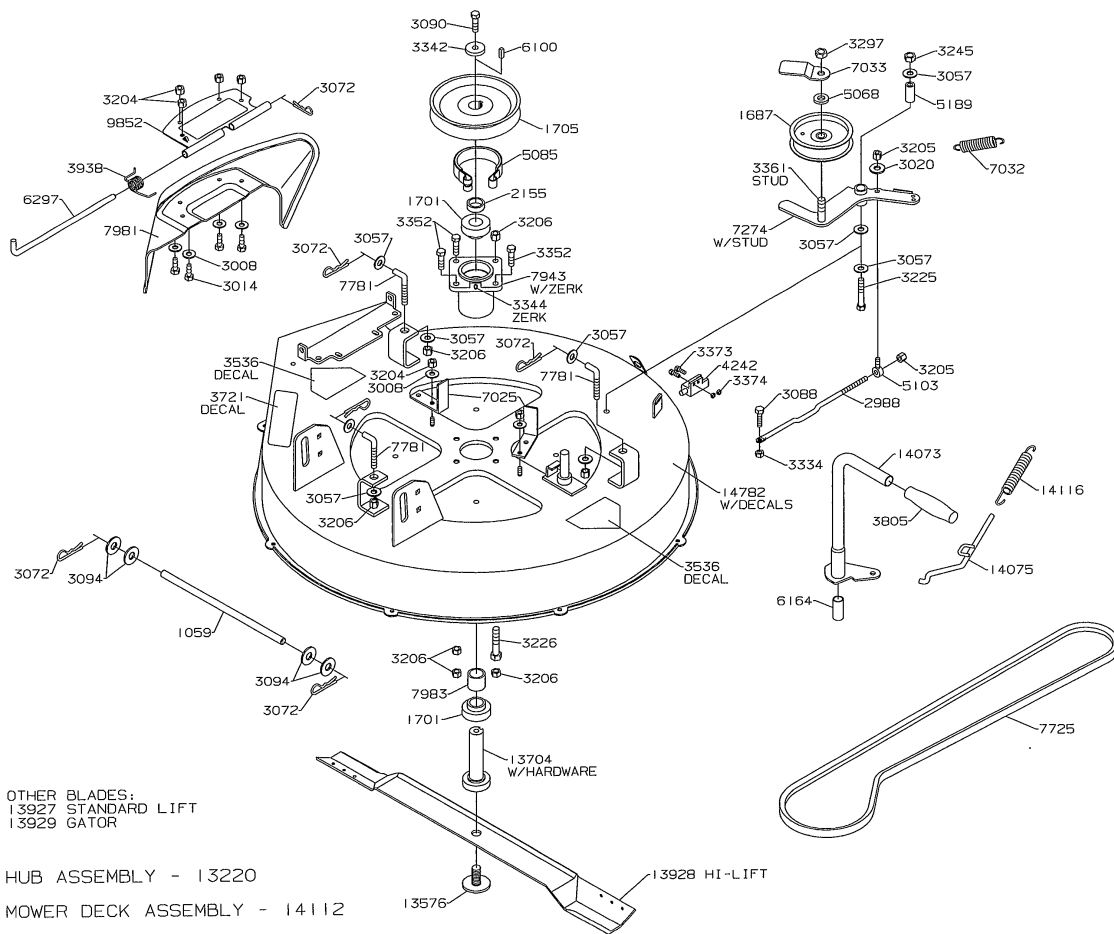

2006 PRODUCTION

ZEETER CHASSIS

2006 PRODUCTION

ZEETER TRANSAXLE

2006 PRODUCTION

30" ZEETER MOWER DECK

2006 PRODUCTION

ZEETER WIRING

WIRE LOOM - 14196
 (INCLUDES SOL. TO STARTER 4210)

BATTERY CABLE - 4465
 BATTERY GROUND CABLE - 4216
 CHARGE-N-HOLD WIRE HARNESS - 78012