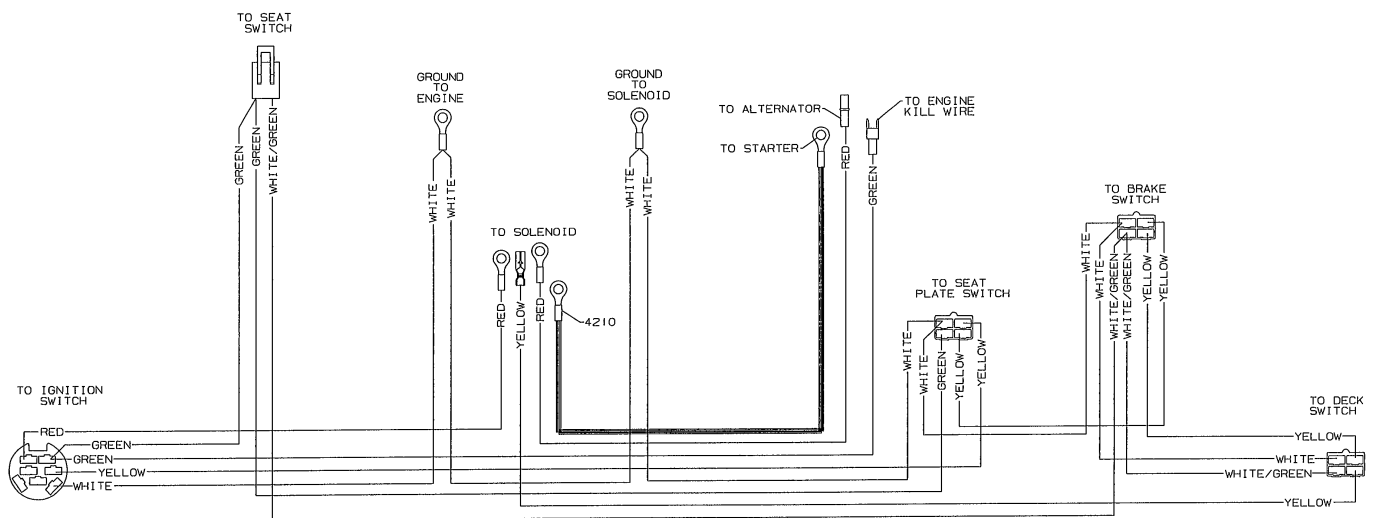

2006 PRODUCTION

ZEETER CHASSIS

2006 PRODUCTION

ZEETER TRANSAXLE

2006 PRODUCTION

30" ZEETER MOWER DECK

2006 PRODUCTION

ZEETER WIRING

WIRE LOOM - 14196
 (INCLUDES SOL. TO STARTER 4210)

BATTERY CABLE - 4465
 BATTERY GROUND CABLE - 4216
 CHARGE-N-HOLD WIRE HARNESS - 78012